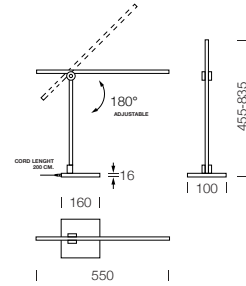

PROJECT : _____
 SALE : _____

Lampitude

Product

Dimension

Specification

SERIES	: DYNA
ITEM CODE	: DYNA-T-BK
DESCRIPTION	: TABLE LAMP
SIZE	: W100 X L550 X H455 - 835 (MM)
INSTALLATION	: STANDING
DRILL SIZE	: -
WEIGHT	: 1.23 KG
MATERIAL	: ALUMINIUM
COLOR	: BLACK
REFLECTOR	: -
DIFFUSER	: PMMA
IP RATING	: 20
LIGHT SOURCES	: LED
WATTS	: 6W
INPUT VOLTAGE	: AC 220-240V 50/60 Hz
OUTPUT VOLTAGE	: -
CCT	: 3000K
CRI	: 90
BEAM ANGLE	: DIFFUSED BEAM
LUMEN POWER	: 250LM
AMBIENT TEMP	: -20°C to +40°C
LIFETIME	: 30,000 Hrs
CONTROL GEAR	: LED POWER ADAPTER INCLUDED
ACCESSORIES	: -
REMARKS	: SENSOR DIMMER