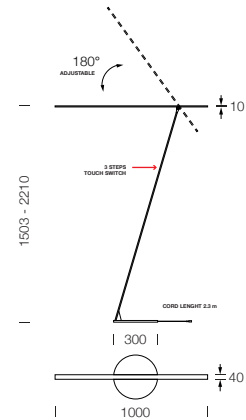

PROJECT : _____
SALE : _____

Lampitude

Product

Dimension

Specification

SERIES	: DYNA
ITEM CODE	: DYNA-F-WW
DESCRIPTION	: FLOOR LAMP
SIZE	: Ø300 X L1000 X H1503 - 2210 (MM)
INSTALLATION	: STANDING LAMP
DRILL SIZE	: -
WEIGHT	: 7.1 KG
MATERIAL	: ALUMINIUM
COLOR	: WHITE
REFLECTOR	: -
DIFFUSER	: PMMA
IP RATING	: 20
LIGHT SOURCES	: LED
WATTS	: 10W
INPUT VOLTAGE	: AC 220-240V 50/60 Hz
OUTPUT VOLTAGE	: -
CCT	: 3000K
CRI	: 90
BEAM ANGLE	: DIFFUSED BEAM
LUMEN POWER	: 900LM
AMBIENT TEMP	: -20°C TO +40°C
LIFETIME	: 35,000 Hrs
CONTROL GEAR	: LED POWER ADAPTER INCLUDED
ACCESSORIES	: -
REMARKS	: 3 STEPS DIM WITH TOUCH SWITCH