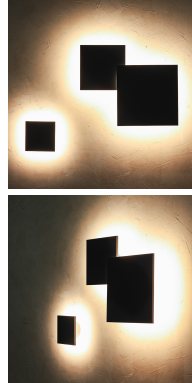

PROJECT : _____
SALE : _____

Lampitude

Product

Dimension

Specification

| | |
|-----------------------|--------------------------------|
| SERIES | : DYKE |
| ITEM CODE | : DYKE-SQ-150-DG |
| DESCRIPTION | : EXTERIOR WALL LAMP |
| SIZE | : W150 X L150 X D55 (MM) |
| INSTALLATION | : SURFACE MOUNTED WALL |
| DRILL SIZE | : - |
| WEIGHT | : 0.56 KG |
| MATERIAL | : ALUMINIUM |
| COLOR | : DARK GRAY |
| REFLECTOR | : - |
| DIFFUSER | : - |
| IP RATING | : 65 |
| LIGHT SOURCES | : LED SMD |
| WATTS | : 11W |
| INPUT VOLTAGE | : AC 220-240V 50/60 Hz |
| OUTPUT VOLTAGE | : - |
| CCT | : 3000K |
| CRI | : 90 |
| BEAM ANGLE | : - |
| LUMEN POWER | : 820LM |
| AMBIENT TEMP | : -20°C TO +40°C |
| LIFETIME | : 30,000 Hrs |
| CONTROL GEAR | : DIMMABLE LED DRIVER INCLUDED |
| ACCESSORIES | : - |
| REMARKS | : TAILING EDGE DIMMABLE |