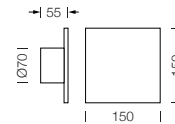

PROJECT : _____
SALE : _____

Lampitude

Product

Dimension

Specification

| | |
|-----------------------|--------------------------------|
| SERIES | : DYKE |
| ITEM CODE | : DYKE-SQ-150-DG |
| DESCRIPTION | : EXTERIOR WALL LAMP |
| SIZE | : W150 X L150 X D55 (MM) |
| INSTALLATION | : SURFACE MOUNTED WALL |
| DRILL SIZE | : - |
| WEIGHT | : 0.56 KG |
| MATERIAL | : ALUMINIUM |
| COLOR | : DARK GRAY |
| REFLECTOR | : - |
| DIFFUSER | : - |
| IP RATING | : 65 |
| LIGHT SOURCES | : LED SMD |
| WATTS | : 11W |
| INPUT VOLTAGE | : AC 220-240V 50/60 Hz |
| OUTPUT VOLTAGE | : - |
| CCT | : 3000K |
| CRI | : 90 |
| BEAM ANGLE | : - |
| LUMEN POWER | : 820LM |
| AMBIENT TEMP | : -20°C TO +40°C |
| LIFETIME | : 30,000 Hrs |
| CONTROL GEAR | : DIMMABLE LED DRIVER INCLUDED |
| ACCESSORIES | : - |
| REMARKS | : TAILING EDGE DIMMABLE |