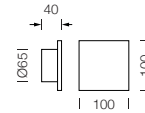

PROJECT : _____
SALE : _____

Lampitude

Product

Dimension

Specification

SERIES	: DYKE
ITEM CODE	: DYKE-SQ-100-DG
DESCRIPTION	: EXTERIOR WALL LAMP
SIZE	: W100 X L100 X D40 (MM)
INSTALLATION	: SURFACE MOUNTED WALL
DRILL SIZE	: -
WEIGHT	: 0.31 KG
MATERIAL	: ALUMINIUM
COLOR	: DARK GRAY
REFLECTOR	: -
DIFFUSER	: -
IP RATING	: 65
LIGHT SOURCES	: LED SMD
WATTS	: 9W
INPUT VOLTAGE	: AC 220-240V 50/60 Hz
OUTPUT VOLTAGE	: -
CCT	: 3000K
CRI	: 90
BEAM ANGLE	: -
LUMEN POWER	: 540LM
AMBIENT TEMP	: -20°C TO +40°C
LIFETIME	: 30,000 Hrs
CONTROL GEAR	: DIMMABLE LED DRIVER INCLUDED
ACCESSORIES	: -
REMARKS	: TAILING EDGE DIMMABLE