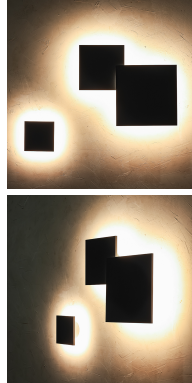

PROJECT : _____
SALE : _____

Lampitude

Product

Dimension

Specification

SERIES	: DYKE
ITEM CODE	: DYKE-SQ-100-DG
DESCRIPTION	: EXTERIOR WALL LAMP
SIZE	: W100 X L100 X D40 (MM)
INSTALLATION	: SURFACE MOUNTED WALL
DRILL SIZE	: -
WEIGHT	: 0.31 KG
MATERIAL	: ALUMINIUM
COLOR	: DARK GRAY
REFLECTOR	: -
DIFFUSER	: -
IP RATING	: 65
LIGHT SOURCES	: LED SMD
WATTS	: 9W
INPUT VOLTAGE	: AC 220-240V 50/60 Hz
OUTPUT VOLTAGE	: -
CCT	: 3000K
CRI	: 90
BEAM ANGLE	: -
LUMEN POWER	: 540LM
AMBIENT TEMP	: -20°C TO +40°C
LIFETIME	: 30,000 Hrs
CONTROL GEAR	: DIMMABLE LED DRIVER INCLUDED
ACCESSORIES	: -
REMARKS	: TAILING EDGE DIMMABLE