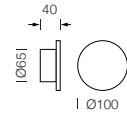

PROJECT : _____
SALE : _____

Lampitude

Product

Dimension

Specification

SERIES	: DYKE
ITEM CODE	: DYKE-RD-100-DG
DESCRIPTION	: EXTERIOR WALL LAMP
SIZE	: Ø100 X D40 (MM)
INSTALLATION	: SURFACE MOUNTED WALL
DRILL SIZE	: -
WEIGHT	: 0.27 KG
MATERIAL	: ALUMINIUM
COLOR	: DARK GRAY
REFLECTOR	: -
DIFFUSER	: -
IP RATING	: 65
LIGHT SOURCES	: LED SMD
WATTS	: 5W
INPUT VOLTAGE	: AC 220-240V 50/60 Hz
OUTPUT VOLTAGE	: -
CCT	: 3000K
CRI	: 90
BEAM ANGLE	: -
LUMEN POWER	: 410LM
AMBIENT TEMP	: -20°C TO +40°C
LIFETIME	: 30,000 Hrs
CONTROL GEAR	: DIMMABLE LED DRIVER INCLUDED
ACCESSORIES	: -
REMARKS	: TAILING EDGE DIMMABLE