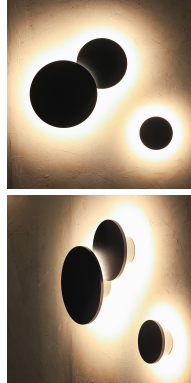

PROJECT : _____
SALE : _____

Lampitude

Product

Dimension

Specification

SERIES	: DYKE
ITEM CODE	: DYKE-RD-100-DG
DESCRIPTION	: EXTERIOR WALL LAMP
SIZE	: Ø100 X D40 (MM)
INSTALLATION	: SURFACE MOUNTED WALL
DRILL SIZE	: -
WEIGHT	: 0.27 KG
MATERIAL	: ALUMINIUM
COLOR	: DARK GRAY
REFLECTOR	: -
DIFFUSER	: -
IP RATING	: 65
LIGHT SOURCES	: LED SMD
WATTS	: 5W
INPUT VOLTAGE	: AC 220-240V 50/60 Hz
OUTPUT VOLTAGE	: -
CCT	: 3000K
CRI	: 90
BEAM ANGLE	: -
LUMEN POWER	: 410LM
AMBIENT TEMP	: -20°C TO +40°C
LIFETIME	: 30,000 Hrs
CONTROL GEAR	: DIMMABLE LED DRIVER INCLUDED
ACCESSORIES	: -
REMARKS	: TAILING EDGE DIMMABLE