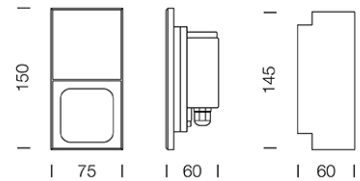

PROJECT : _____

SALE : _____

Lamptitude[®]
TURN ON YOUR ATTITUDE

Product

Dimension

Specification

ITEM CODE	:	DOX-WH-3W
SERIES	:	DOX
BRAND	:	LAMPTITUDE
LAMP TYPE	:	LED
LAMP BASE	:	1*LED 3W 3000K
DESCRIPTION	:	OUTDOOR WALL LAMP
INSTALLATION	:	RECESSED WALL
MATERIAL	:	POWDER COATED DIE-CAST ALUMINIUM
IP RATING	:	IP55
COLOR	:	WHITE
CONTROL GEAR	:	LED DRIVER INCLUDED
ACCESSORIES	:	RECESS BOX INCLUDED