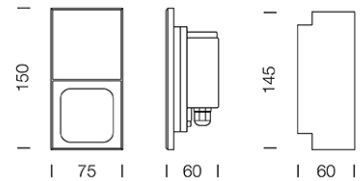

PROJECT : _____

SALE : _____

Lampitude[®]
TURN ON YOUR ATTITUDE

Product

Dimension

Specification

ITEM CODE	:	DOX-GY-3W
SERIES	:	DOX
BRAND	:	LAMPTITUDE
LAMP TYPE	:	LED
LAMP BASE	:	1*LED 3W 3000K
DESCRIPTION	:	OUTDOOR WALL LAMP
INSTALLATION	:	RECESSED WALL
MATERIAL	:	POWDER COATED DIE-CAST ALUMINIUM
IP RATING	:	IP55
COLOR	:	GRAY
CONTROL GEAR	:	LED DRIVER INCLUDED
ACCESSORIES	:	RECESS BOX INCLUDED