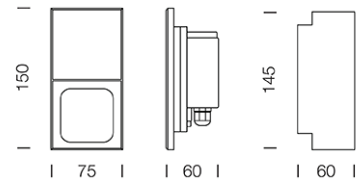

## Dimension

## Specification

ITEM CODE	:	DOX-BK-3W
SERIES	:	DOX
BRAND	:	LAMPTITUDE
LAMP TYPE	:	LED
LAMP BASE	:	1*LED 3W 3000K
DESCRIPTION	:	OUTDOOR WALL LAMP
INSTALLATION	:	RECESSED WALL
MATERIAL	:	POWDER COATED DIE-CAST ALUMINIUM
IP RATING	:	IP55
COLOR	:	BLACK
CONTROL GEAR	:	LED DRIVER INCLUDED
ACCESSORIES	:	RECESS BOX INCLUDED