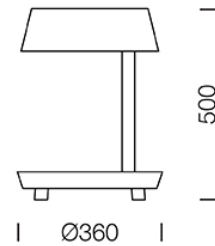

## Dimension

## Specification

ITEM CODE	:	DOTU-T-WH
SERIES	:	DOTU
BRAND	:	LAMPTITUDE
LAMP TYPE	:	COMPACT FLUORESCENT OR LED
LAMP BASE	:	2*E27 MAX 12W
DESCRIPTION	:	TABLE LAMP
INSTALLATION	:	STANDING LAMP
MATERIAL	:	POWDER COATED STEEL, WOOD
COLOR	:	MATT WHITE
CONTROL GEAR	:	N/A
REFLECTOR	:	N/A
OUTLET	:	1*USB PORT