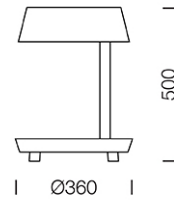

## Dimension

## Specification

ITEM CODE	:	DOTU-T-WH
SERIES	:	DOTU
BRAND	:	LAMPTITUDE
LAMP TYPE	:	COMPACT FLUORESCENT OR LED
LAMP BASE	:	2*E27 MAX 12W
DESCRIPTION	:	TABLE LAMP
INSTALLATION	:	STANDING LAMP
MATERIAL	:	POWDER COATED STEEL, WOOD
COLOR	:	MATT WHITE
CONTROL GEAR	:	N/A
REFLECTOR	:	N/A
OUTLET	:	1*USB PORT