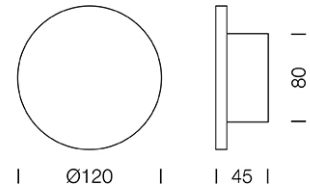

## Dimension

## Specification

ITEM CODE	:	DOON-AL
SERIES	:	DOON
BRAND	:	LAMPTITUDE
LAMP TYPE	:	LED
LAMP BASE	:	1*LED HI POWER COB 3W 3000K
DESCRIPTION	:	WALL LAMP
INSTALLATION	:	SURFACE MOUNTED WALL
MATERIAL	:	SOLID ALUMINUM, OPAL ACRYLIC
IP RATING	:	IP20
COLOR	:	ALUMINUM
CONTROL GEAR	:	LED DRIVER (CONSTANT CURRENT) BUILD-IN
REFLECTOR	:	N/A