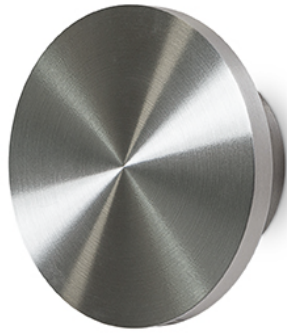

## Dimension

## Specification

ITEM CODE	:	DOON-AL
SERIES	:	DOON
BRAND	:	LAMPTITUDE
LAMP TYPE	:	LED
LAMP BASE	:	1*LED HI POWER COB 3W 3000K
DESCRIPTION	:	WALL LAMP
INSTALLATION	:	SURFACE MOUNTED WALL
MATERIAL	:	SOLID ALUMINUM, OPAL ACRYLIC
IP RATING	:	IP20
COLOR	:	ALUMINUM
CONTROL GEAR	:	LED DRIVER (CONSTANT CURRENT) BUILD-IN
REFLECTOR	:	N/A