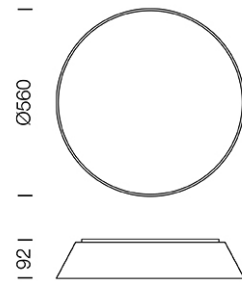

PROJECT : _____

SALE : _____

Lampitude®
TURN ON YOUR ATTITUDE

Product

Dimension

Specification

ITEM CODE	:	DOLO-CL-WH
SERIES	:	DOLO
BRAND	:	LAMPTITUDE
LAMP TYPE	:	COMPACT FLUORESCENT OR LED
LAMP BASE	:	4*E27 MAX 14W
DESCRIPTION	:	CEILING LAMP
INSTALLATION	:	SURFACE MOUNTED BASE
MATERIAL	:	POWDER COATED ALUMINIUM, OPAL PC
COLOR	:	WHITE
CONTROL GEAR	:	N/A
REFLECTOR	:	N/A