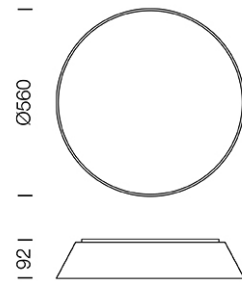

PROJECT : _____

SALE : _____

Lamptitude®
TURN ON YOUR ATTITUDE

Product

Dimension

Specification

ITEM CODE	:	DOLO-CL-BK
SERIES	:	DOLO
BRAND	:	LAMPTITUDE
LAMP TYPE	:	COMPACT FLUORESCENT OR LED
LAMP BASE	:	4*E27 MAX 14W
DESCRIPTION	:	CEILING LAMP
INSTALLATION	:	SURFACE MOUNTED BASE
MATERIAL	:	POWDER COATED ALUMINIUM, OPAL PC
COLOR	:	BLACK
CONTROL GEAR	:	N/A
REFLECTOR	:	N/A