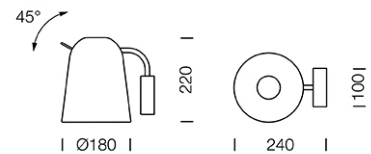

## Dimension

## Specification

ITEM CODE	:	DODO-W-CH
SERIES	:	DODO
BRAND	:	LAMPTITUDE
LAMP TYPE	:	COMPACT FLUORESCENT OR LED
LAMP BASE	:	1*E27 MAX 20W
DESCRIPTION	:	WALL LAMP
INSTALLATION	:	SURFACE MOUNTED WALL
MATERIAL	:	CHROME STEEL
COLOR	:	CHROME
CONTROL GEAR	:	N/A
REFLECTOR	:	N/A