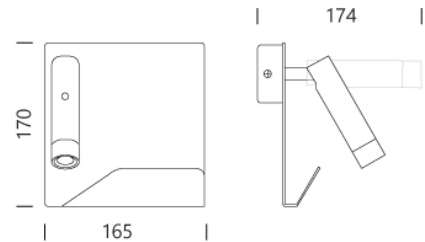

PROJECT : _____

SALE : _____

Product

Dimension

Specification

SERIES	: DIDA
ITEM CODE	: DIDA-WL-WW
DESCRIPTION	: WALL LAMP
SIZE	: W165 X H170 X D174 (MM)
INSTALLATION	: SURFACE MOUNTED WALL
DRILL SIZE	: -
WEIGHT	: 0.8 KG
MATERIAL	: STAINLESS STEEL , ALUMINUM
COLOR	: WHITE
REFLECTOR	: -
DIFFUSER	: -
IP RATING	: 20
LIGHT SOURCES	: LED
SOCKET	: -
WATTS	: MAX 3W
VOLT	: -
CCT	: 3000K
CRI	: -
BEAM ANGLE	: -
LUMEN POWER	: -
LIFETIME	: -
CONTROL GEAR	: LED DRIVER INCLUDED
ACCESSORIES	: -
REMARKS	: LED READER LEFT SIDE

PROJECT : _____

SALE : _____

Product

Dimension

Specification

SERIES	: DIDA
ITEM CODE	: DIDA-WL-BK
DESCRIPTION	: WALL LAMP
SIZE	: W165 X H170 X D174 (MM)
INSTALLATION	: SURFACE MOUNTED WALL
DRILL SIZE	: -
WEIGHT	: 0.8 KG
MATERIAL	: STAINLESS STEEL , ALUMINUM
COLOR	: BLACK
REFLECTOR	: -
DIFFUSER	: -
IP RATING	: 20
LIGHT SOURCES	: LED
SOCKET	: -
WATTS	: MAX 3W
VOLT	: -
CCT	: 3000K
CRI	: -
BEAM ANGLE	: -
LUMEN POWER	: -
LIFETIME	: -
CONTROL GEAR	: LED DRIVER INCLUDED
ACCESSORIES	: -
REMARKS	: LED READER LEFT SIDE