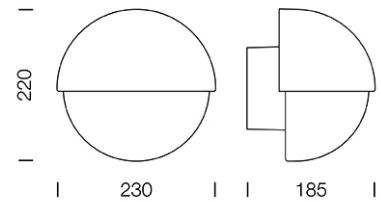

PROJECT : _____

SALE : _____

Lampitude®
TURN ON YOUR ATTITUDE

Product

Dimension

Specification

ITEM CODE	:	1842-GR
SERIES	:	DIAR
BRAND	:	LAMPTITUDE
LAMP TYPE	:	COMPACT FLUORESCENT OR LED
LAMP BASE	:	1*E27 MAX 15W
DESCRIPTION	:	OUTDOOR WALL LAMP
INSTALLATION	:	SURFACE MOUNTED WALL
MATERIAL	:	POWDER COATED DIE-CAST ALUMINIUM, CLEAR POLYCARBONATE
IP RATING	:	IP44
COLOR	:	DARK GRAY
CONTROL GEAR	:	N/A
REFLECTOR	:	N/A