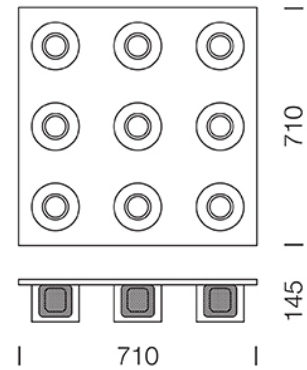

## Dimension

## Specification

ITEM CODE	:	DENG-C9
SERIES	:	DENG
BRAND	:	LAMPTITUDE
LAMP TYPE	:	HALOGEN OR LED
LAMP BASE	:	9*G9 MAX 40W
DESCRIPTION	:	CEILING LAMP
INSTALLATION	:	SURFACE MOUNTED BASE
MATERIAL	:	CHROME STEEL, GLASS
COLOR	:	CHROME
CONTROL GEAR	:	N/A
REFLECTOR	:	N/A