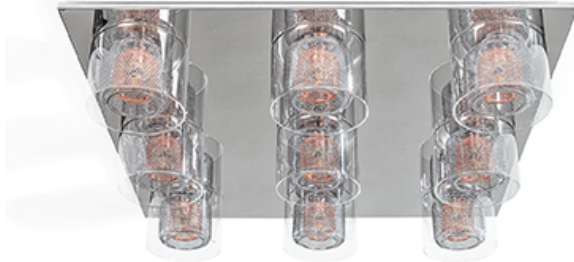

## Dimension

## Specification

ITEM CODE	:	DENG-C9
SERIES	:	DENG
BRAND	:	LAMPTITUDE
LAMP TYPE	:	HALOGEN OR LED
LAMP BASE	:	9*G9 MAX 40W
DESCRIPTION	:	CEILING LAMP
INSTALLATION	:	SURFACE MOUNTED BASE
MATERIAL	:	CHROME STEEL, GLASS
COLOR	:	CHROME
CONTROL GEAR	:	N/A
REFLECTOR	:	N/A