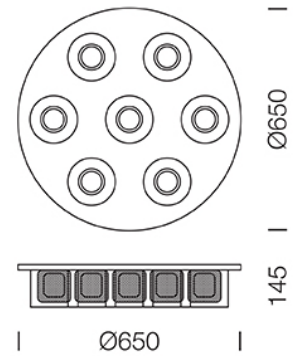

## Dimension

## Specification

ITEM CODE	:	DENG-C7
SERIES	:	DENG
BRAND	:	LAMPTITUDE
LAMP TYPE	:	HALOGEN OR LED
LAMP BASE	:	7*G9 MAX 40W
DESCRIPTION	:	CEILING LAMP
INSTALLATION	:	SURFACE MOUNTED BASE
MATERIAL	:	CHROME STEEL, GLASS
COLOR	:	CHROME
CONTROL GEAR	:	N/A
REFLECTOR	:	N/A