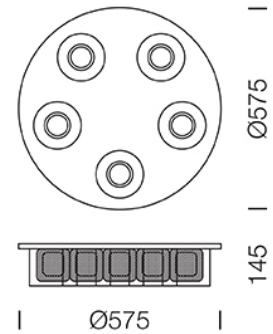

PROJECT : _____

SALE : _____

Lampitude®
TURN ON YOUR ATTITUDE

Product

Dimension

Specification

ITEM CODE	:	DENG-C5
SERIES	:	DENG
BRAND	:	LAMPTITUDE
LAMP TYPE	:	HALOGEN OR LED
LAMP BASE	:	5*G9 MAX 40W
DESCRIPTION	:	CEILING LAMP
INSTALLATION	:	SURFACE MOUNTED BASE
MATERIAL	:	CHROME STEEL, GLASS
COLOR	:	CHROME
CONTROL GEAR	:	N/A
REFLECTOR	:	N/A