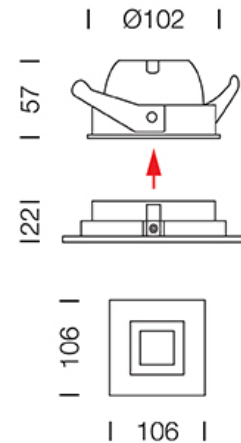

PROJECT : _____

SALE : _____

Lampitude®
TURN ON YOUR ATTITUDE

Product

Dimension

Specification

ITEM CODE	:	DEMO-GU10-WW
SERIES	:	DEMO
BRAND	:	LAMPITUDE
LAMP TYPE	:	HALOGEN OR LED
LAMP BASE	:	1*GU10 MAX 50W
DESCRIPTION	:	DOWNLIGHT
INSTALLATION	:	RECESSED DOWNLIGHT
MATERIAL	:	ALUMINIUM
COLOR	:	WHITE,BLACK
CONTROL GEAR	:	N/A
REFLECTOR	:	N/A