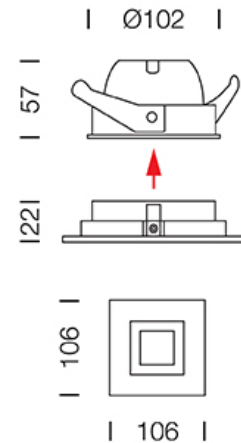

PROJECT : _____

SALE : _____

Lampitude®
TURN ON YOUR ATTITUDE

Product

Dimension

Specification

ITEM CODE	:	DEMO-GU10-BK
SERIES	:	DEMO
BRAND	:	LAMPITUDE
LAMP TYPE	:	HALOGEN OR LED
LAMP BASE	:	1*GU10 MAX 50W
DESCRIPTION	:	DOWNLIGHT
INSTALLATION	:	RECESSED DOWNLIGHT
MATERIAL	:	ALUMINIUM
COLOR	:	BLACK,GOLD
CONTROL GEAR	:	N/A
REFLECTOR	:	N/A