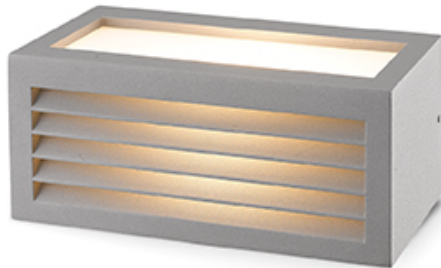

## Specification

ITEM CODE	:	DELTA-W-GY
SERIES	:	DELTA
BRAND	:	LAMPTITUDE
LAMP TYPE	:	COMPACT FLUORESCENT OR LED
LAMP BASE	:	1*E27 MAX 20W
DESCRIPTION	:	OUTDOOR WALL LAMP
INSTALLATION	:	SURFACE MOUNTED
MATERIAL	:	POWDER COATED ALUMINIUM, OPAL POLYCARBONATE
IP RATING	:	IP54
COLOR	:	GRAY
CONTROL GEAR	:	N/A
REFLECTOR	:	N/A