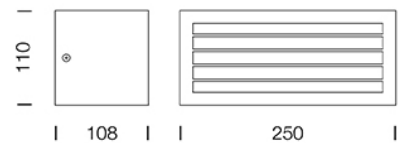

## Dimension

## Specification

ITEM CODE	:	DELTA-W-GY
SERIES	:	DELTA
BRAND	:	LAMPTITUDE
LAMP TYPE	:	COMPACT FLUORESCENT OR LED
LAMP BASE	:	1*E27 MAX 20W
DESCRIPTION	:	OUTDOOR WALL LAMP
INSTALLATION	:	SURFACE MOUNTED
MATERIAL	:	POWDER COATED ALUMINIUM, OPAL POLYCARBONATE
IP RATING	:	IP54
COLOR	:	GRAY
CONTROL GEAR	:	N/A
REFLECTOR	:	N/A