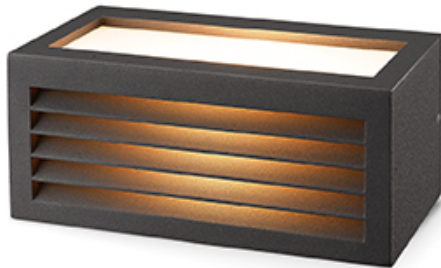

PROJECT : _____

SALE : _____

Lampitude®
TURN ON YOUR ATTITUDE

Product

Dimension

Specification

ITEM CODE	:	DELTA-W-BK
SERIES	:	DELTA
BRAND	:	LAMPTITUDE
LAMP TYPE	:	COMPACT FLUORESCENT OR LED
LAMP BASE	:	1*E27 MAX 20W
DESCRIPTION	:	OUTDOOR WALL LAMP
INSTALLATION	:	SURFACE MOUNTED
MATERIAL	:	POWDER COATED ALUMINIUM, OPAL POLYCARBONATE
IP RATING	:	IP54
COLOR	:	DARK GRAY
CONTROL GEAR	:	N/A
REFLECTOR	:	N/A