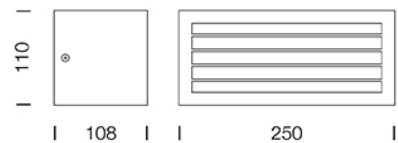

PROJECT : _____

SALE : _____

Lampitude®
TURN ON YOUR ATTITUDE

Product

Dimension

Specification

ITEM CODE	:	DELTA-W-BK
SERIES	:	DELTA
BRAND	:	LAMPTITUDE
LAMP TYPE	:	COMPACT FLUORESCENT OR LED
LAMP BASE	:	1*E27 MAX 20W
DESCRIPTION	:	OUTDOOR WALL LAMP
INSTALLATION	:	SURFACE MOUNTED
MATERIAL	:	POWDER COATED ALUMINIUM, OPAL POLYCARBONATE
IP RATING	:	IP54
COLOR	:	DARK GRAY
CONTROL GEAR	:	N/A
REFLECTOR	:	N/A