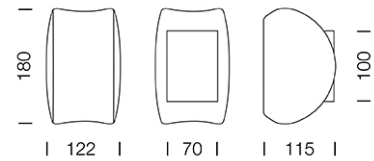

PROJECT : _____

SALE : _____

Lampitude®
TURN ON YOUR ATTITUDE

Product

Dimension

Specification

ITEM CODE	:	DEGO-WW
SERIES	:	DEGO
BRAND	:	LAMPTITUDE
LAMP TYPE	:	HALOGEN OR LED
LAMP BASE	:	2*GU10 MAX 50W
DESCRIPTION	:	WALL LAMP
INSTALLATION	:	SURFACE MOUNTED WALL
MATERIAL	:	POWDER COATED ALUMINUM
COLOR	:	MATT WHITE
CONTROL GEAR	:	N/A
REFLECTOR	:	N/A

PROJECT : _____

SALE : _____

Lamptitude®
TURN ON YOUR ATTITUDE

Product

Dimension

Specification

ITEM CODE	:	DEGO-BK
SERIES	:	DEGO
BRAND	:	LAMPTITUDE
LAMP TYPE	:	HALOGEN OR LED
LAMP BASE	:	2*GU10 MAX 50W
DESCRIPTION	:	WALL LAMP
INSTALLATION	:	SURFACE MOUNTED WALL
MATERIAL	:	POWDER COATED ALUMINUM
COLOR	:	MATT BLACK
CONTROL GEAR	:	N/A
REFLECTOR	:	N/A

PROJECT : _____
SALE : _____

Lampitude

Product

Dimension

Specification

SERIES	: DEGO
ITEM CODE	: DEGO-GD
DESCRIPTION	: WALL LAMP
SIZE	: W122 X H180 X D115 (MM)
INSTALLATION	: SURFACE MOUNTED
DRILL SIZE	: -
WEIGHT	: 0.6 KG
MATERIAL	: POWDER COATED ALUMINUM
COLOR	: MATT GOLD
REFLECTOR	: -
DIFFUSER	: -
IP RATING	: 20
LIGHT SOURCES	: LED OR HALOGEN
SOCKET	: GU10 X 2
WATTS	: MAX 50W
VOLT	: -
CCT	: -
CRI	: -
BEAM ANGLE	: -
LUMEN POWER	: -
LIFETIME	: -
CONTROL GEAR	: -
ACCESSORIES	: -
REMARKS	: BULB NOT INCLUDED