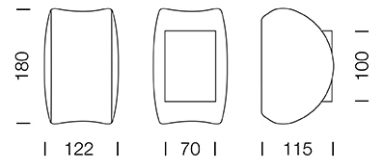

PROJECT : _____

SALE : _____

Lampitude®
TURN ON YOUR ATTITUDE

Product

Dimension

Specification

ITEM CODE	:	DEGO-WW
SERIES	:	DEGO
BRAND	:	LAMPTITUDE
LAMP TYPE	:	HALOGEN OR LED
LAMP BASE	:	2*GU10 MAX 50W
DESCRIPTION	:	WALL LAMP
INSTALLATION	:	SURFACE MOUNTED WALL
MATERIAL	:	POWDER COATED ALUMINUM
COLOR	:	MATT WHITE
CONTROL GEAR	:	N/A
REFLECTOR	:	N/A

PROJECT : _____

SALE : _____

Lamptitude®
TURN ON YOUR ATTITUDE

Product

Dimension

Specification

ITEM CODE	:	DEGO-BK
SERIES	:	DEGO
BRAND	:	LAMPTITUDE
LAMP TYPE	:	HALOGEN OR LED
LAMP BASE	:	2*GU10 MAX 50W
DESCRIPTION	:	WALL LAMP
INSTALLATION	:	SURFACE MOUNTED WALL
MATERIAL	:	POWDER COATED ALUMINUM
COLOR	:	MATT BLACK
CONTROL GEAR	:	N/A
REFLECTOR	:	N/A

PROJECT : _____
SALE : _____

Lampitude

Product

Dimension

Specification

SERIES	: DEGO
ITEM CODE	: DEGO-GD
DESCRIPTION	: WALL LAMP
SIZE	: W122 X H180 X D115 (MM)
INSTALLATION	: SURFACE MOUNTED
DRILL SIZE	: -
WEIGHT	: 0.6 KG
MATERIAL	: POWDER COATED ALUMINUM
COLOR	: MATT GOLD
REFLECTOR	: -
DIFFUSER	: -
IP RATING	: 20
LIGHT SOURCES	: LED OR HALOGEN
SOCKET	: GU10 X 2
WATTS	: MAX 50W
VOLT	: -
CCT	: -
CRI	: -
BEAM ANGLE	: -
LUMEN POWER	: -
LIFETIME	: -
CONTROL GEAR	: -
ACCESSORIES	: -
REMARKS	: BULB NOT INCLUDED