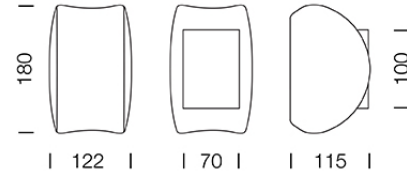

PROJECT : _____

SALE : _____

Lampitude®
TURN ON YOUR ATTITUDE

Product

Dimension

Specification

ITEM CODE	:	DEGO-WW
SERIES	:	DEGO
BRAND	:	LAMPTITUDE
LAMP TYPE	:	HALOGEN OR LED
LAMP BASE	:	2*GU10 MAX 50W
DESCRIPTION	:	WALL LAMP
INSTALLATION	:	SURFACE MOUNTED WALL
MATERIAL	:	POWDER COATED ALUMINUM
COLOR	:	MATT WHITE
CONTROL GEAR	:	N/A
REFLECTOR	:	N/A

PROJECT : _____

SALE : _____

Lamptitude®
TURN ON YOUR ATTITUDE

Product

Dimension

Specification

ITEM CODE	:	DEGO-BK
SERIES	:	DEGO
BRAND	:	LAMPTITUDE
LAMP TYPE	:	HALOGEN OR LED
LAMP BASE	:	2*GU10 MAX 50W
DESCRIPTION	:	WALL LAMP
INSTALLATION	:	SURFACE MOUNTED WALL
MATERIAL	:	POWDER COATED ALUMINUM
COLOR	:	MATT BLACK
CONTROL GEAR	:	N/A
REFLECTOR	:	N/A

PROJECT : _____
SALE : _____

Lampitude

Product

Dimension

Specification

SERIES	: DEGO
ITEM CODE	: DEGO-GD
DESCRIPTION	: WALL LAMP
SIZE	: W122 X H180 X D115 (MM)
INSTALLATION	: SURFACE MOUNTED
DRILL SIZE	: -
WEIGHT	: 0.6 KG
MATERIAL	: POWDER COATED ALUMINUM
COLOR	: MATT GOLD
REFLECTOR	: -
DIFFUSER	: -
IP RATING	: 20
LIGHT SOURCES	: LED OR HALOGEN
SOCKET	: GU10 X 2
WATTS	: MAX 50W
VOLT	: -
CCT	: -
CRI	: -
BEAM ANGLE	: -
LUMEN POWER	: -
LIFETIME	: -
CONTROL GEAR	: -
ACCESSORIES	: -
REMARKS	: BULB NOT INCLUDED