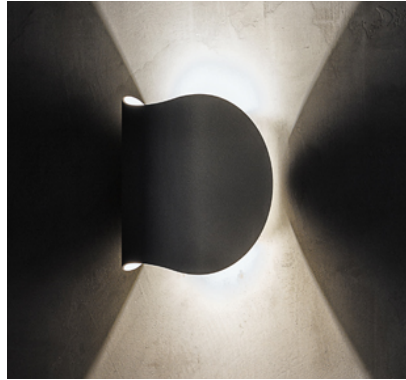

PROJECT : _____

SALE : _____

Lampitude®
TURN ON YOUR ATTITUDE

Product

Dimension

Specification

ITEM CODE	:	DEGO-WW
SERIES	:	DEGO
BRAND	:	LAMPTITUDE
LAMP TYPE	:	HALOGEN OR LED
LAMP BASE	:	2*GU10 MAX 50W
DESCRIPTION	:	WALL LAMP
INSTALLATION	:	SURFACE MOUNTED WALL
MATERIAL	:	POWDER COATED ALUMINUM
COLOR	:	MATT WHITE
CONTROL GEAR	:	N/A
REFLECTOR	:	N/A

PROJECT : _____

SALE : _____

Lamptitude®
TURN ON YOUR ATTITUDE

Product

Dimension

Specification

ITEM CODE	:	DEGO-BK
SERIES	:	DEGO
BRAND	:	LAMPTITUDE
LAMP TYPE	:	HALOGEN OR LED
LAMP BASE	:	2*GU10 MAX 50W
DESCRIPTION	:	WALL LAMP
INSTALLATION	:	SURFACE MOUNTED WALL
MATERIAL	:	POWDER COATED ALUMINUM
COLOR	:	MATT BLACK
CONTROL GEAR	:	N/A
REFLECTOR	:	N/A

PROJECT : _____
SALE : _____

Lampitude

Product

Dimension

Specification

SERIES	: DEGO
ITEM CODE	: DEGO-GD
DESCRIPTION	: WALL LAMP
SIZE	: W122 X H180 X D115 (MM)
INSTALLATION	: SURFACE MOUNTED
DRILL SIZE	: -
WEIGHT	: 0.6 KG
MATERIAL	: POWDER COATED ALUMINUM
COLOR	: MATT GOLD
REFLECTOR	: -
DIFFUSER	: -
IP RATING	: 20
LIGHT SOURCES	: LED OR HALOGEN
SOCKET	: GU10 X 2
WATTS	: MAX 50W
VOLT	: -
CCT	: -
CRI	: -
BEAM ANGLE	: -
LUMEN POWER	: -
LIFETIME	: -
CONTROL GEAR	: -
ACCESSORIES	: -
REMARKS	: BULB NOT INCLUDED