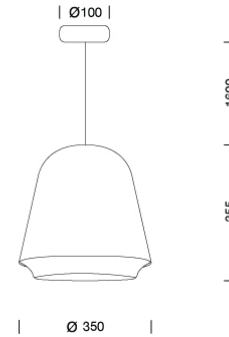

PROJECT : _____
SALE : _____

Lampitude

Product

Dimension

Specification

SERIES	: DARTH
ITEM CODE	: DARTH-P-WH
DESCRIPTION	: PENDANT LAMP
SIZE	: Ø350 X H355+1600 (MM)
INSTALLATION	: SURFACE MOUNTED
DRILL SIZE	: -
WEIGHT	: 1.7 KG
MATERIAL	: POWDER COATED ALUMINUM
COLOR	: WHITE , ROSE GOLD
REFLECTOR	: -
DIFFUSER	: -
IP RATING	: 20
LIGHT SOURCES	: LED OR INCANDESCENT
SOCKET	: E27 X 1
WATTS	: MAX 60W
INPUT VOLTAGE	: -
OUTPUT VOLTAGE	: -
CCT	: -
CRI	: -
BEAM ANGLE	: -
LUMEN POWER	: -
LIFETIME	: -
CONTROL GEAR	: -
ACCESSORIES	: -
REMARKS	: BULB NOT INCLUDED