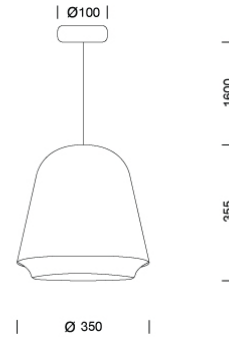

PROJECT : _____
SALE : _____

Lampitude

Product

Dimension

Specification

SERIES	: DARTH
ITEM CODE	: DARTH-P-BK
DESCRIPTION	: PENDANT LAMP
SIZE	: Ø350 X H355+1600 (MM)
INSTALLATION	: SURFACE MOUNTED
DRILL SIZE	: -
WEIGHT	: 1.7 KG
MATERIAL	: POWDER COATED ALUMINUM
COLOR	: WHITE , BRASS
REFLECTOR	: -
DIFFUSER	: -
IP RATING	: 20
LIGHT SOURCES	: LED OR INCANDESCENT
SOCKET	: E27 X 1
WATTS	: MAX 60W
INPUT VOLTAGE	: -
OUTPUT VOLTAGE	: -
CCT	: -
CRI	: -
BEAM ANGLE	: -
LUMEN POWER	: -
LIFETIME	: -
CONTROL GEAR	: -
ACCESSORIES	: -
REMARKS	: BULB NOT INCLUDED