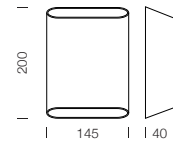

PROJECT : _____
SALE : _____

Lampitude

Product

Dimension

Specification

SERIES	: DARK
ITEM CODE	: DARK-W-SGY
DESCRIPTION	: WALL LAMP
SIZE	: W145 X H200 X D40 (MM)
INSTALLATION	: SURFACE MOUNTED WALL
DRILL SIZE	: -
WEIGHT	: 0.77 KG
MATERIAL	: ALUMINIUM
COLOR	: SPACE GREY
REFLECTOR	: -
DIFFUSER	: -
IP RATING	: 44
LIGHT SOURCES	: LED COB
WATTS	: 2 X 6W
INPUT VOLTAGE	: AC 220-240V 50/60 Hz
OUTPUT VOLTAGE	: -
CCT	: 3000K
CRI	: 90
BEAM ANGLE	: 120°
LUMEN POWER	: 840LM
AMBIENT TEMP	: -20°C TO +40°C
LIFETIME	: 30,000 Hrs
CONTROL GEAR	: DIMMABLE LED DRIVER INCLUDED
ACCESSORIES	: -
REMARKS	: TAILING EDGE DIMMABLE