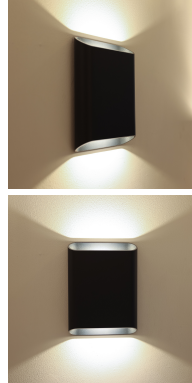

PROJECT : _____
SALE : _____

Lampitude

Product

Dimension

Specification

SERIES	: DARK
ITEM CODE	: DARK-W-SGY
DESCRIPTION	: WALL LAMP
SIZE	: W145 X H200 X D40 (MM)
INSTALLATION	: SURFACE MOUNTED WALL
DRILL SIZE	: -
WEIGHT	: 0.77 KG
MATERIAL	: ALUMINIUM
COLOR	: SPACE GREY
REFLECTOR	: -
DIFFUSER	: -
IP RATING	: 44
LIGHT SOURCES	: LED COB
WATTS	: 2 X 6W
INPUT VOLTAGE	: AC 220-240V 50/60 Hz
OUTPUT VOLTAGE	: -
CCT	: 3000K
CRI	: 90
BEAM ANGLE	: 120°
LUMEN POWER	: 840LM
AMBIENT TEMP	: -20°C TO +40°C
LIFETIME	: 30,000 Hrs
CONTROL GEAR	: DIMMABLE LED DRIVER INCLUDED
ACCESSORIES	: -
REMARKS	: TAILING EDGE DIMMABLE