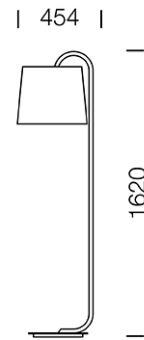

PROJECT : _____

SALE : _____

Lampitude®
TURN ON YOUR ATTITUDE

Product

Dimension

Specification

ITEM CODE	:	DARA-F
SERIES	:	DARA
BRAND	:	LAMPTITUDE
LAMP TYPE	:	COMPACT FLUORESCENT OR LED
LAMP BASE	:	1*E27 MAX 20W
DESCRIPTION	:	FLOOR LAMP
INSTALLATION	:	STANDING LAMP
MATERIAL	:	STAINLESS STEEL, FABRIC
COLOR	:	WHITE, CHROME
CONTROL GEAR	:	N/A
REFLECTOR	:	N/A