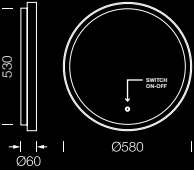

LIL

Wall Lamp

LIL-R60
LED SMD 25W
AC 100-240V 50/60 Hz
CCT 4000K
CRI 80
Lumen power 1250LM
Lifetime 30,000 Hrs
Touch switch dimmer
IP44
LED power supply included

LIL-R80
LED SMD 30W
AC 100-240V 50/60 Hz
CCT 4000K
CRI 80
Lumen power 1500LM
Lifetime 30,000 Hrs
Touch switch dimmer
IP44
LED power supply included

- Sanded White
- Brushed Gold