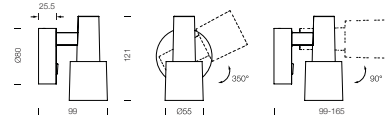

KYGO

WALL LAMP

KYGO-W
1 x GU10 MAX 8W
AC 220-240V 50/60Hz
IP20
Bulb not included