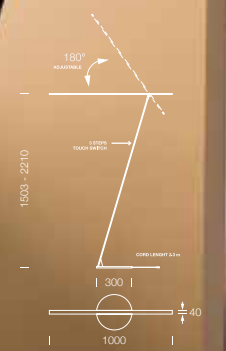

FLOOR LAMP **DYNA**