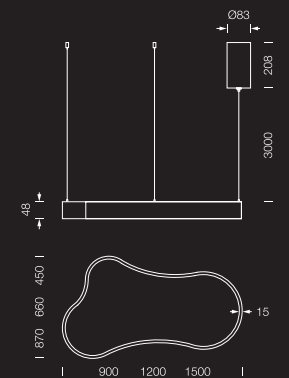

NUVOL

HANGING LAMP

NUVOL-P90
NUVOL-P120
NUVOL-P150
LED SMD 80W
AC 220-240V 50/60 Hz
CCT 3000K
CRI 80
Beam angle Diffused beam
Lumen Power 4000LM
Lifetime 30,000 Hrs
Dimmable

○ Sanded Black