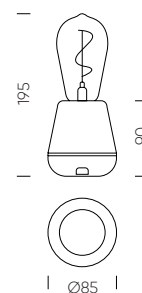

One.

One
Aluminium
IP65 - waterproof
Weight 0,31 kg - 0.69 lbs
E27 low-voltage bulb
Power: 0,45 W
Kelvin: 2200k
Dimmable: 3 levels
Battery capacity: 4000 mAh

Control: Toggle switch on bottom of base
Charging cable: USB-C to USB-A
Adapter: 5V 2A (= 10W, recommended)
5V 3A (= 15W, max)
Battery life
Low: 100 - 140 hours
Medium: 60 - 80 hours
High: 30 - 40 hours

Table lamp

Re-charge