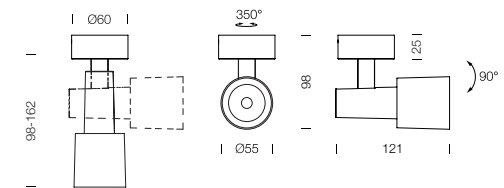

KYGO

SURFACE MOUNTED DOWNLIGHT

KYGO-CEIL
1 x GU10 MAX 8W
AC 220-240V 50/60Hz
IP20
Bulb not included