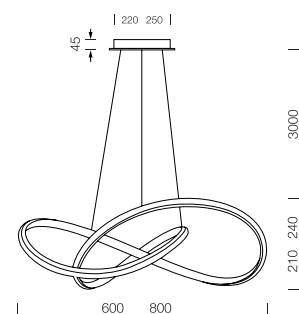

VOR

HANGING LAMP

VOR-P60
VOR-P80
LED SMD 50W
AC 220-240V 50/60 Hz
CCT 3000K + 4000K
CRI 80
Beam angle Diffused beam
Lumen Power 2300LM
Lifetime 30,000 Hrs
Dimmable
Dimmable LED driver included

● Sanded Black