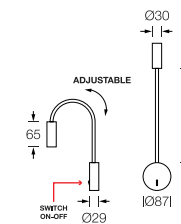

NESSO

Wall Lamp

NESSO-W
LED SMD 4W
AC 220-240V 50/60 Hz
CCT 3000K
CRI 90
Lumen power 290LM
Beam angle 32°
Lifetime 35,000 Hrs
IP20
Non-Dim
Driver included

○ White