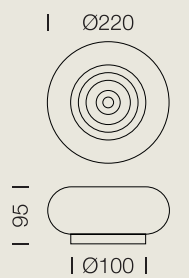

VYRO

TABLE LAMP

VYRO-TS-WW
LED 10W
AC 220-240V 50Hz
CCT 3000K
CRI 90
IP20
Lumen power 450LM
Lifetime 35,000 Hrs
Dimmable 3 step dim with touch switch
LED power adapter included

☐ White