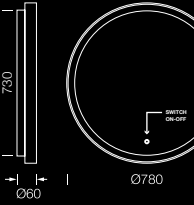

LIL-R80
LED SMD 30W
AC 100-240V 50/60 Hz
CCT 4000K
CRI 80
Lumen power 1500LM
Lifetime 30,000 Hrs
Touch switch dimmer
IP44
LED power supply included