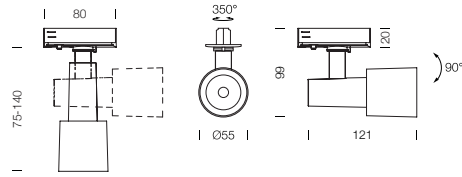

KYGO

TRACK LIGHT 1-CIRCUIT

KYGO-TRACK
1 x GU10 MAX 8W
1-CIRCUIT 3 WIRE TRACK LIGHT
AC 220-240V 50/60Hz
IP20
Bulb not included