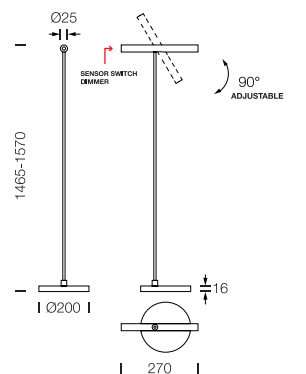

FLOOR LAMP

SOLIX

FLOOR LAMP

SOLIX-F
LED 6W
AC 220-240V 50Hz
CCT 3000K
CRI 90
LED power adapter included

● Space Gray
○ White