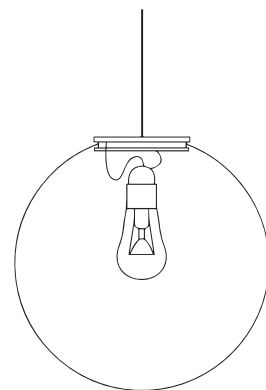

# CO HANGING LAMP COON

| Ø250 Ø300 Ø400 Ø600 Ø800 Ø1200 |

PLAYBALL-P  
1 x E27 MAX 20W  
Bulb not included

○ White

CO  
COON