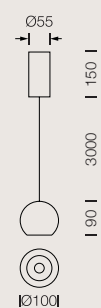

TIRIO

TIRIO-P
LED 10.5W
AC 220-240V 50Hz
CCT 3000K
CRI 90
LED driver included

Space Grey
Arctic Gold

HANGING LAMP