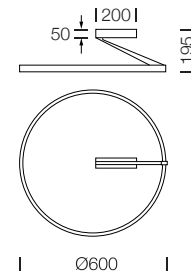

CEILING LAMP

TARGA-CB
LED 38W
AC 220-240V 50Hz
CCT 3000K
CRI 90
Lumen power 2250LM
Lifetime 35,000 Hrs
Dimmable
IP20
LED driver included