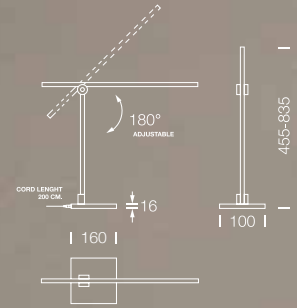

# DYNA

TABLE LAMP

**"Light must come from inside. You cannot ask the darkness to leave; you must turn on the light."**

- Sogyal rinpoche

TABLE LAMP

FLOOR LAMP

DYNA-F  
 IP20  
 LED6W  
 AC 220-240V 50Hz  
 CCT 3000K  
 CRI 90  
 Lumen power 250LM  
 Beam angle Diffused beam  
 Sensor dimmer  
 IP20  
 LED power adapter included