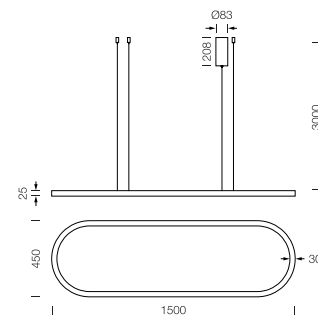

UNITO

HANGING LAMP

UNITO-P150
LED SMD 80W
AC 220-240V 50/60 Hz
CCT 3000K + 4000K
CRI 80
Beam angle Diffused beam
Lumen Power 4000LM
Lifetime 30,000 Hrs
Dimmable
Dimmable LED driver included

- Sanded Black
- Brushed Gold