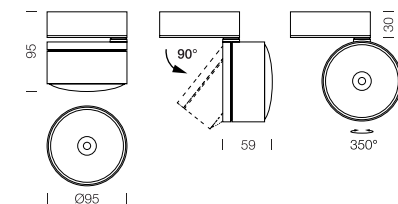

- Foggy Nickel
- Satin Gold
- White