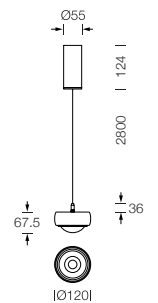

ASTRIN

HANGING LAMP

ASTRIN-P
LED COB 12W
AC 220-240V 50Hz
CCT 2700K
CRI ≥90
Lumen power 860LM
Beam angle 90°
Sensor Dimmable
IP20
LED driver included