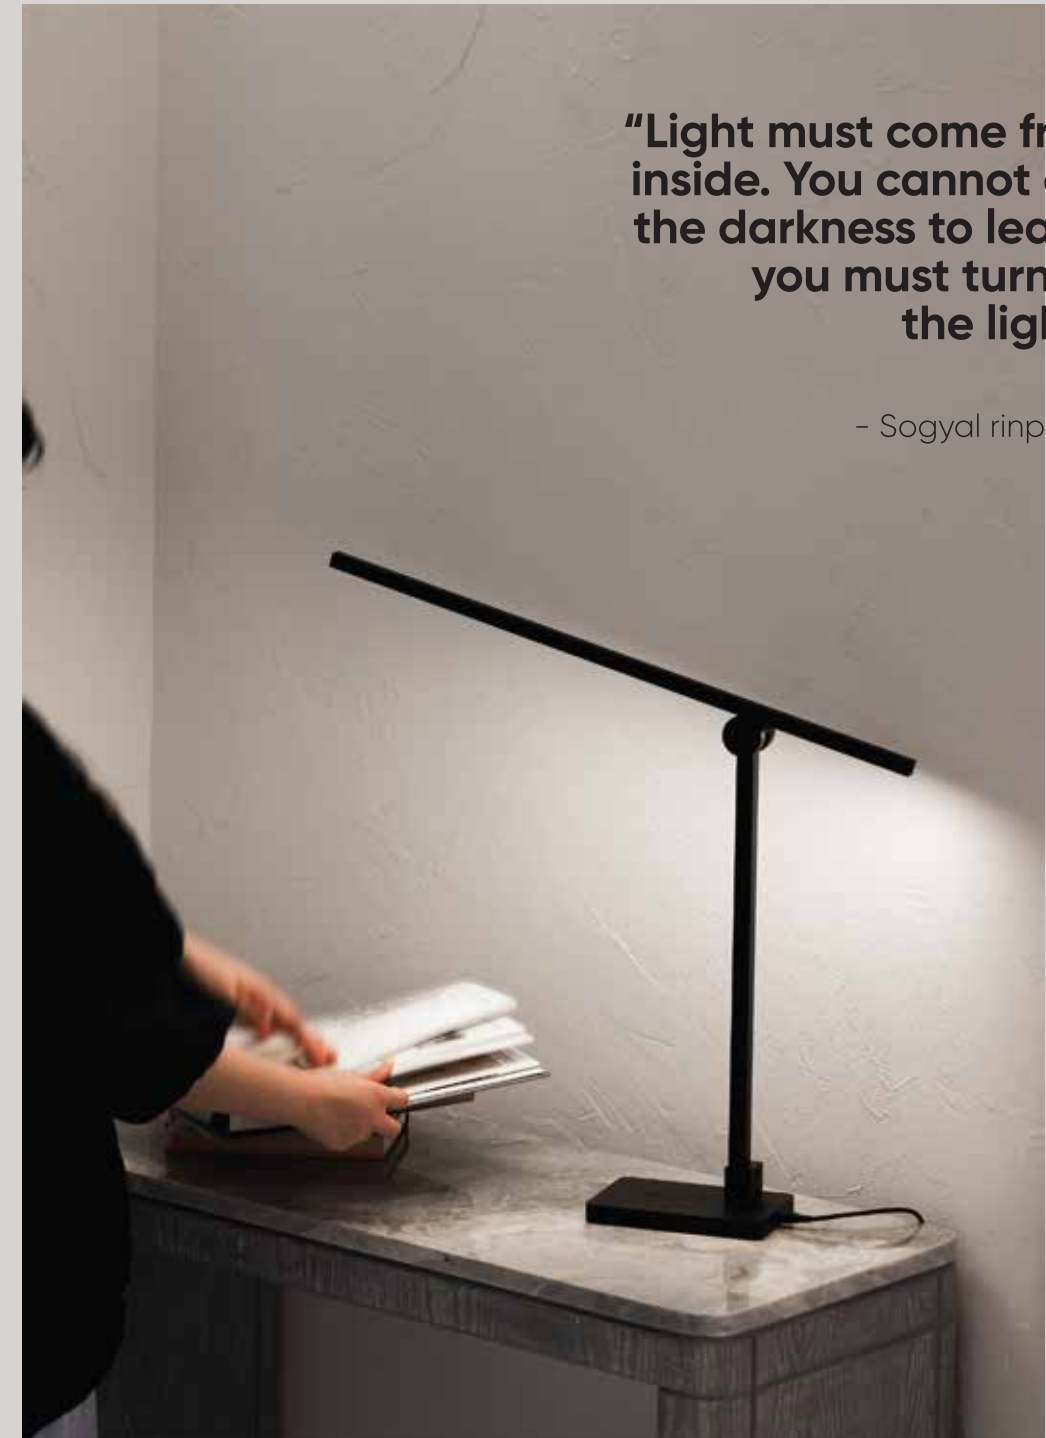

# DYNA

TABLE LAMP

**"Light must come from inside. You cannot ask the darkness to leave; you must turn on the light."**

- Sogyal rinpoche

TABLE LAMP

FLOOR LAMP

DYNA-F  
 IP20  
 LED6W  
 AC 220-240V 50Hz  
 CCT 3000K  
 CRI 90  
 Lumen power 250LM  
 Beam angle Diffused beam  
 Sensor dimmer  
 IP20  
 LED power adapter included