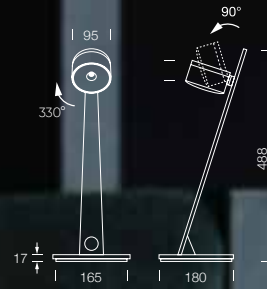

VENTI-T
LED COB 7W
AC 220-240V 50/60 Hz
3000K
CRI $\geq$ 90
Lumen power 527LM
Beam angle 90°
Lifetime 35,000 Hrs
IP20
3steps dim with touch switch (Hold for stepless dimmer)
Integrated touch switch and LED power adapter included