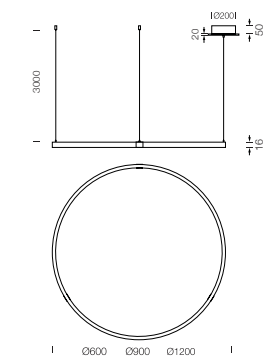

ZENIC-60
ZENIC-90
ZENIC-120
LED 25W / 32W / 43W
AC 220-240V 50/60 Hz
3000K
CRI 90
Lumen power 2000LM / 2560LM / 3440LM
Beam angle Diffused beam
Lifetime 30,000 Hrs
Dimmable
IP20
Dimmable LED driver included

- Nickel
- Arctic Gold