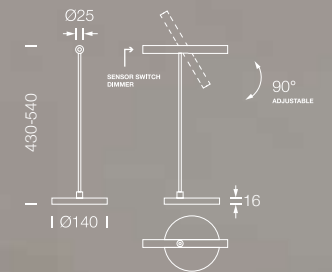

TABLE LAMP

- Space Gray
- White