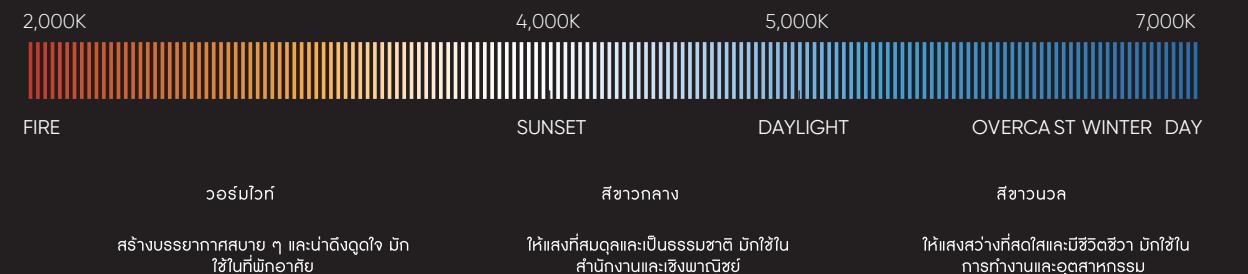

How lighting Affects Productivity

โดยทั่วไปอุณหภูมิสีจะวัดเป็นเคลวิน (K) ซึ่งเป็นหน่วยของอุณหภูมิสัมบูรณ์ การวัดจะขึ้นอยู่กับสีของแสงที่เกิดจากแหล่งกำเนิดแสงเมื่อได้รับความร้อนจนถึงอุณหภูมิที่กำหนด