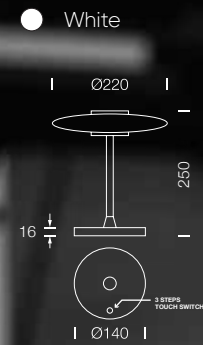

WYRO

TABLE LAMP

VYRO-TB-WW
LED 10W
AC 220-240V 50Hz
CCT 3000K
CRI 90
Lumen power 280LM
Lifetime 35,000 Hrs
Dimmable 3 steps dim with touch switch
IP20
LED power adapter included