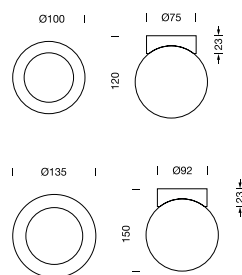

RUMI

CEILING LAMP

● Sanded White

RUMI-CS-WW
1 x LED SMD 8W
AC 100-240V, 50/60 Hz
CCT 3000K
CRI 90
Lumen power 975LM
Dimmable
Lifetime 35,000 Hrs
IP44
LED driver included

RUMI-CM-WW
1 x LED SMD 10W
AC 100-240V, 50/60 Hz
CCT 3000K
CRI 90
Lumen power 1150LM
Lifetime 35,000 Hrs
Dimmable
IP44
LED driver included