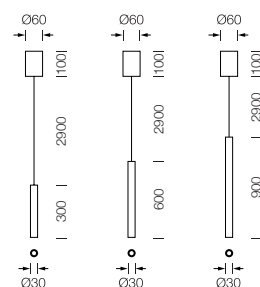

KYGO

HANGING LAMP

KYGO-P30
KYGO-P60
KYGO-P90
LED COB 6W
AC 220-240V 50Hz
CCT 3000K
CRI 90
Lumen power 510LM
Beam angle 36°
Lifetime 35,000 Hrs
Dimmable
IP20
LED driver included