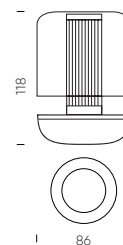

# .Firefly

Firefly  
Aluminium  
IP65 - waterproof  
Weight 0,26 kg - 0.57 lbs  
G4 LED  
Power: 0,45 W  
Kelvin: 2200k  
Dimmable: 3 levels  
Battery capacity: 3000 mAh

Charging cable: USB-C to USB-A  
Control: Toggle switch on bottom of base  
Adapter: 5V 2A (= 10W, recommended)  
5V 3A (= 15W, max)  
Battery life  
Low: 100 - 140 hours  
Medium: 60 - 80 hours  
High: 20 - 28 hours