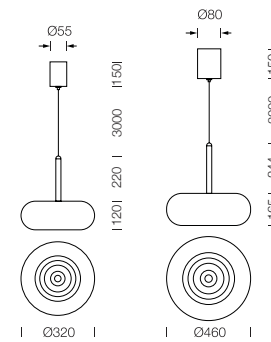

VYRO

HANGING LAMP

VYRO-PS
LED 17W
AC 220-240V 50Hz
CCT 3000K + 4000K
CRI 90
Lumen power 300LM
Lifetime 35,000 Hrs
Dimmable
IP20
LED driver included

VYRO-PB
LED 20W
AC 220-240V 50Hz
CCT 3000K + 4000K
CRI 90
Lumen power 350LM
Lifetime 35,000 Hrs
Dimmable
IP20
Dimmable LED driver included