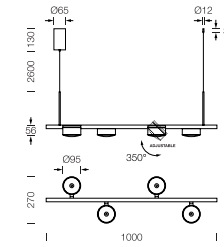

VENTI

HANGING LAMP

VENTI-P4
LED COB 7W
AC 220-240V 50/60 Hz
3000K
CRI ≥90
Lumen power 527LM
Beam angle 90°
Lifetime 35,000 Hrs
IP20
3steps dim with touch switch (Hold for stepless dimmer)
Integrated touch switch and LED power adapter included

- Foggy Nickel
- Satin Gold
- White