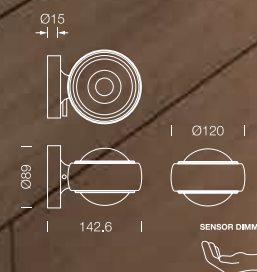

ASTRIN-W2
LED DOB 2 x 6W
AC 220-240V 50Hz
CCT 3000K
CRI ≥90
Lumen power 410LM
Beam angle 90°
Sensor Dimmable
Lifetime 35,000 Hrs
IP20
LED driver included