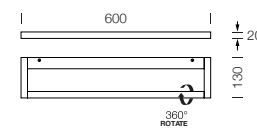

WALL LAMP

FLIPER-W
LED SMD 18W
AC 220-240V 50Hz
CCT 3000K
CRI 90
Lumen power 850LM
Dimmable
Lifetime 35,000 Hrs
IP20
LED Driver included

- Black
- Chrome
- White