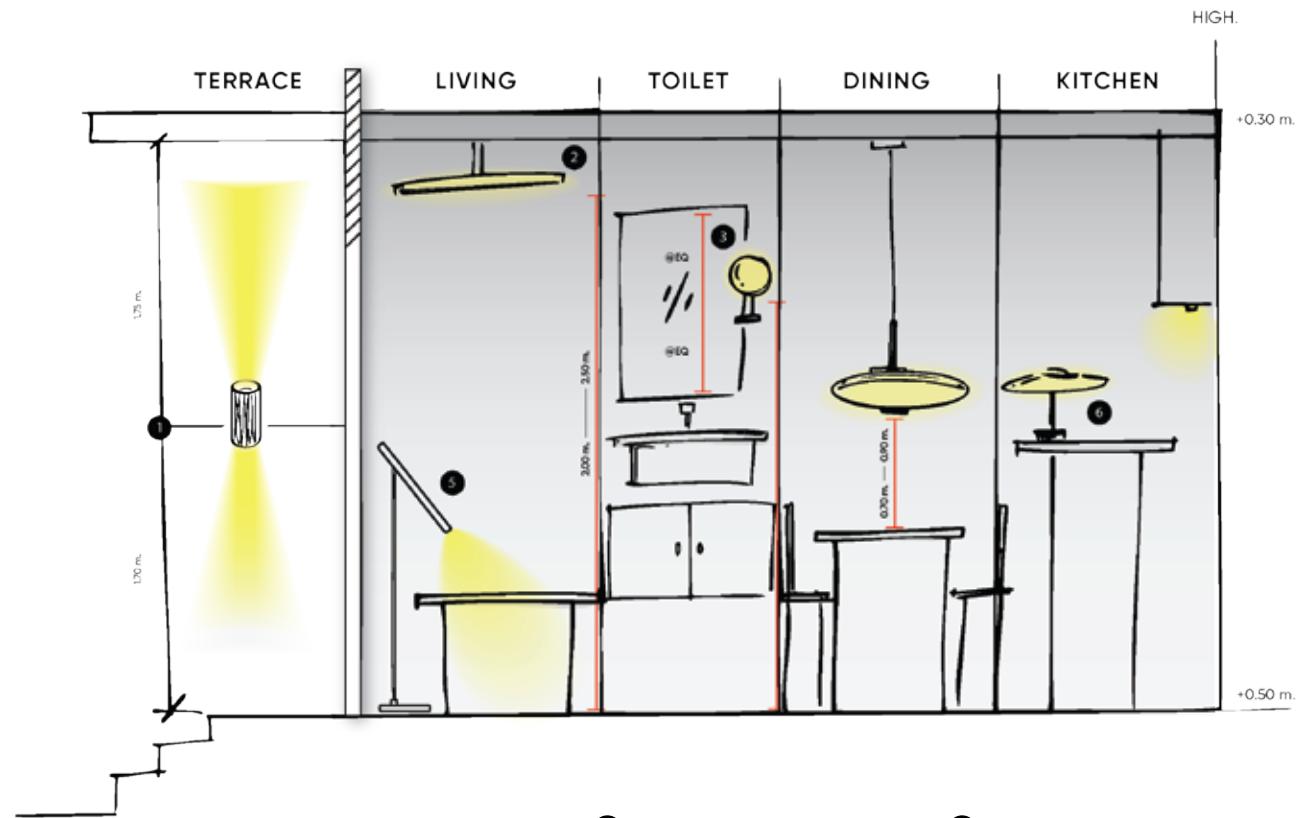

Lighting ergonomics

สำหรับระบบการให้แสงสว่างหลักเรียกได้ว่าเป็นหัวใจสำคัญของการออกแบบแสงสว่างเลยก็ว่าได้เพราะเป็นการออกแบบระบบสำหรับการใช้งานโดยแสงหลักเหล่านี้จะกำหนดให้แสงสว่างจึงต้องมีการออกแบบให้เพียงพอต่อมาตรฐานการใช้งานในแต่ละพื้นที่

กระบวนการออกแบบแสงสว่างคือการคิดคำนวณตลอดจนการวางแผนเกี่ยวกับระบบแสงสว่างเพื่อหาความส่องสว่างให้เพียงพอต่อการใช้งานรวมถึงมาตรฐานในแต่ละพื้นที่ในกรณีที่พักอาศัยนั้นๆมีการกำหนดแสงที่ต้องใช้เอาไว้อย่างชัดเจน โดยการออกแบบแสงจะต้องพิจารณาในหลายๆปัจจัยไม่ว่าจะเป็นขนาดของพื้นที่ที่ต้องออกแบบการตกกระทบและการสะท้อนระหว่างพื้น,ผนัง,เพดานตลอดจนการจัดวางระบบแสงหลักและแสงรองเพื่อให้เกิดความสว่างให้เป็นไปตามมาตรฐานที่กำหนดไว้

การรวมหลักการออกแบบแสงสว่างให้เป็นไปตามหลักการ ergonomics เข้าไปในพื้นที่นั้นเป็นสิ่งที่สำคัญสำหรับการเพิ่มประสิทธิภาพในเรื่องความสบายโดยการพิจารณาปัจจัยเช่นความสว่างอุณหภูมิสีการลดแสงสะท้อนความเป็นระเบียบเรียบร้อยและความสามารถในการปรับเปลี่ยนเพื่อให้ผู้ออกแบบสามารถสร้างสภาพแวดล้อมที่เหมาะสมให้กับผู้ใช้งาน

การจัดการรูปแบบดวงโคมและแสงสว่างที่เหมาะสมกับพื้นที่นั้นๆเป็นสิ่งสำคัญที่เราต้องคำนึงถึงไม่ว่าจะเป็นในพื้นที่ใดๆของตัวบ้าน เช่น หน้าบ้าน ห้องนั่งเล่น ห้องครัว หรือแม้กระทั่งห้องน้ำ การจัดแสงสว่างให้เหมาะสมไม่เพียงแต่การสร้างแสงสว่างให้พื้นที่แต่ทั้งยังสามารถสร้างความสวยงามและระยะที่ใช้ใช้งานได้อย่างมีประสิทธิภาพระหว่างดวงโคมกับผู้ใช้งานได้อีกด้วย

PRODUCT NAME	CATEGORY
1 VEXA-W	Exterior Wall lamp
2 ZENIC-90	Hanging lamp
3 JBALL-W1	Exterior Wall lamp
4 AURAS-PS	Hanging lamp
5 SOLIX-F	Floor lamp
6 VYRO-TB	Table lamp

Color temperature guide