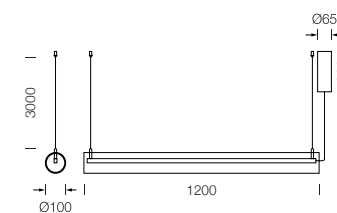

# VOLTIS

HANGING LAMP

VOLTIS-P120  
LED 38W  
AC 220-240V 50/60 Hz  
CCT 3000K  
CRI 90  
Lumen power 3800LM  
Beam angle Diffused beam  
Lifetime 30,000 Hrs  
Dimmable  
IP20  
Dimmable LED driver included