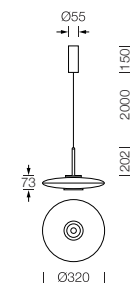

AURAS-PS
LED 17W
AC 220-240V 50/60 Hz
CCT 3000K + 4000K
CRI 90
Beam angle 60°
Lumen Power 420LM
Lifetime 35,000 Hrs
Dimmable
Dimmable LED driver included

AURAS-PB
LED 20W
AC 220-240V 50/60 Hz
CCT 3000K + 4000K
CRI 90
Beam angle 60°
Lumen Power 490LM
Lifetime 35,000 Hrs
Dimmable
Dimmable LED driver included