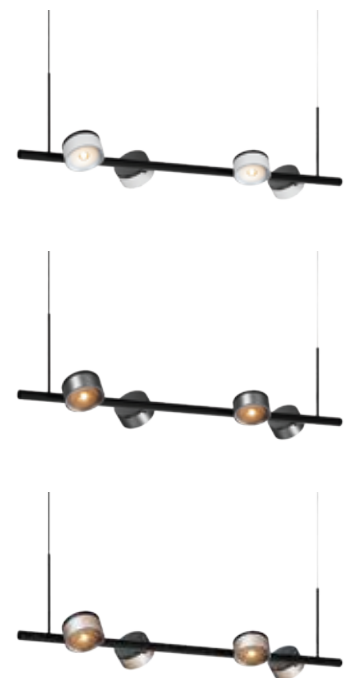

VENTI

HANGING LAMP

VENTI-P4
LED COB 7W
AC 220-240V 50/60 Hz
3000K
CRI ≥90
Lumen power 527LM
Beam angle 90°
Lifetime 35,000 Hrs
IP20
3steps dim with touch switch (Hold for stepless dimmer)
Integrated touch switch and LED power adapter included

- Foggy Nickel
- Satin Gold
- White