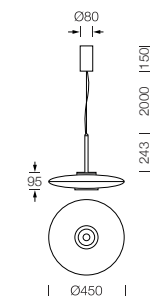

AURAS-PS
LED 17W
AC 220-240V 50/60 Hz
CCT 3000K + 4000K
CRI 90
Beam angle 60°
Lumen Power 420LM
Lifetime 35,000 Hrs
Dimmable
Dimmable LED driver included

AURAS-PB
LED 20W
AC 220-240V 50/60 Hz
CCT 3000K + 4000K
CRI 90
Beam angle 60°
Lumen Power 490LM
Lifetime 35,000 Hrs
Dimmable
Dimmable LED driver included