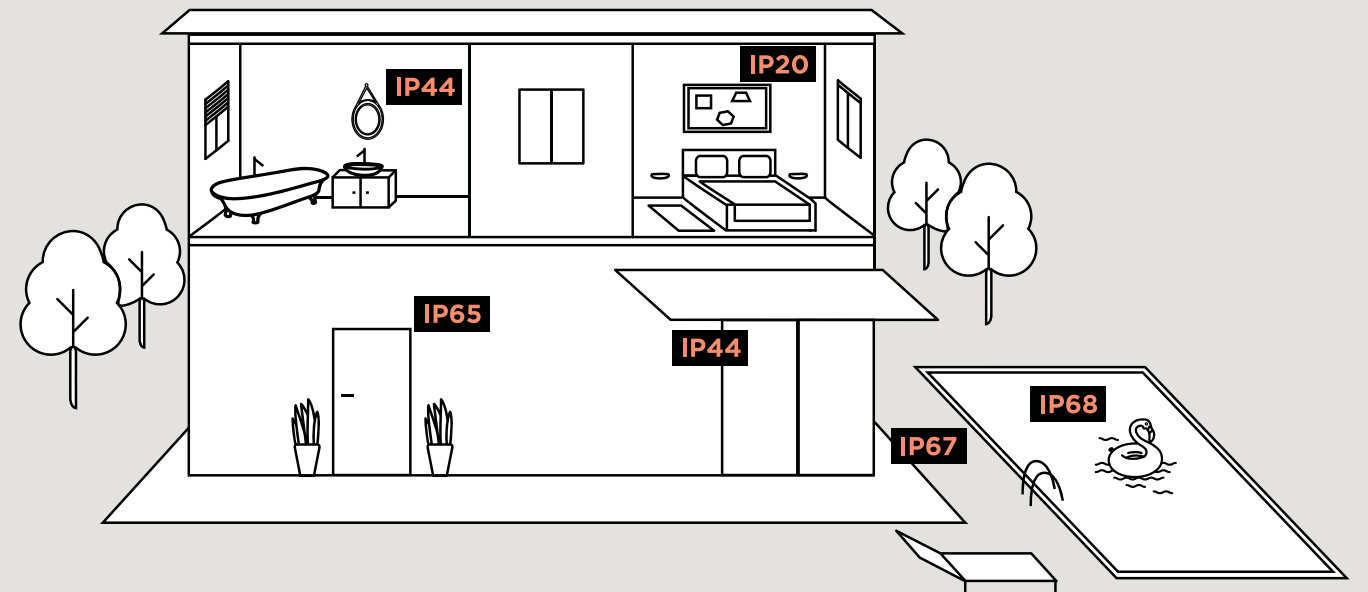

Ingress Protection Rating