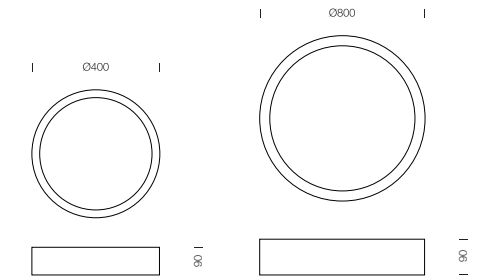

RODO

CEILING LAMP

RODO-C40-WW
LED SMD 36W
AC 220-240V 50/60 Hz
CCT 3000K / 3500K / 4000K
(CCT select by Dip Switch)
CRI 80
Beam angle Diffused beam
Lumen Power 2700LM
Lifetime 30,000 Hrs
Dimmable
Dimmable LED driver included

RODO-C80-WW
LED SMD 92W
AC 220-240V 50/60 Hz
CCT 3000K / 3500K / 4000K
(CCT select by Dip Switch)
CRI 80
Beam angle Diffused beam
Lumen Power 6900LM
Lifetime 30,000 Hrs
Dimmable
Dimmable LED driver included

● Sanded White