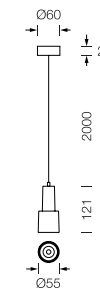

HANGING LAMP

KYGO-PS
1 x GU10 MAX 8W
AC 220-240V 50/60Hz
IP20
Bulb not included