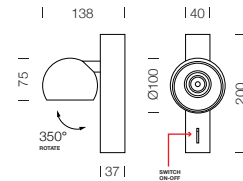

PROJECT : _____
SALE : _____

Lampitude

Product

Dimension

Specification

SERIES	: CYRO
ITEM CODE	: CYRO-W-BK
DESCRIPTION	: WALL LAMP
SIZE	: W100 X H200 X D138 (MM)
INSTALLATION	: SURFACE MOUNTED WALL
DRILL SIZE	: -
WEIGHT	: 0.85 KG
MATERIAL	: ALUMINIUM
COLOR	: BLACK
REFLECTOR	: DARK CHROME
DIFFUSER	: -
IP RATING	: 20
LIGHT SOURCES	: LED COB
WATTS	: 11W
INPUT VOLTAGE	: AC 220-240V 50/60 Hz
OUTPUT VOLTAGE	: -
CCT	: 3000K
CRI	: 90
BEAM ANGLE	: 25°
LUMEN POWER	: 900LM
AMBIENT TEMP	: -20°C TO +40°C
LIFETIME	: 35,000 Hrs
CONTROL GEAR	: LED DRIVER INCLUDED
ACCESSORIES	: -
REMARKS	: INTEGRATED ON/OFF SWITCH