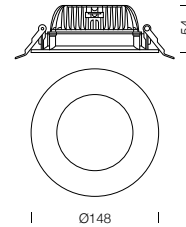

PROJECT : _____
SALE : _____

Lampitude

Product

Dimension

Specification

SERIES	: CX-BOX-RD
ITEM CODE	: CX-BOX-RD-15W-2.7K-6.5K-TW
DESCRIPTION	: DOWNLIGHT
SIZE	: Ø148 X H54 (MM)
INSTALLATION	: RECESSED DOWNLIGHT
DRILL SIZE	: Ø125 MM
WEIGHT	: 0.3 KG
MATERIAL	: ALUMINIUM , PC
COLOR	: WHITE
REFLECTOR	: -
DIFFUSER	: OPAL
IP RATING	: 20
LIGHT SOURCES	: LED SMD
SOCKET	: -
WATTS	: 15W
INPUT VOLTAGE	: DC 35-41V
OUTPUT VOLTAGE	: -
CCT	: 2700K-6500K
CRI	: >90
BEAM ANGLE	: 150°
LUMEN POWER	: 900LM
LIFETIME	: 25,000 Hrs
CONTROL GEAR	: LED DRIVER INCLUDED
ACCESSORIES	: -
REMARKS	: LI SMART DIMMABLE