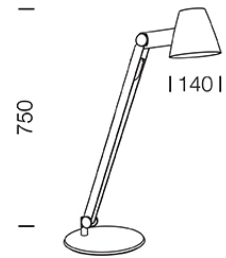

PROJECT : _____

SALE : _____

Lamptitude®
TURN ON YOUR ATTITUDE

Product

Dimension

Specification

ITEM CODE	:	78385010
SERIES	:	CULT
BRAND	:	LAMPTITUDE
LAMP TYPE	:	COMPACT FLUORESCENT OR LED
LAMP BASE	:	1*E27 MAX 15W
DESCRIPTION	:	TABLE LAMP
INSTALLATION	:	STANDING LAMP
MATERIAL	:	POWDER COATED STEEL
COLOR	:	GRAY
CONTROL GEAR	:	N/A
REFLECTOR	:	N/A