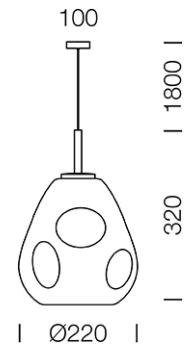

PROJECT : _____

SALE : _____

Lampitude®
TURN ON YOUR ATTITUDE

Product

Dimension

Specification

ITEM CODE	:	CUKI-PS
SERIES	:	CUKI
BRAND	:	LAMPTITUDE
LAMP TYPE	:	INCANDESCENT OR LED
LAMP BASE	:	1*E27 MAX 40W
DESCRIPTION	:	PENDANT LAMP
INSTALLATION	:	SURFACE MOUNTED BASE
MATERIAL	:	CHROME GLASS, ALUMINIUM, STEEL
NET WEIGHT	:	1.9 kg
COLOR	:	CHROME, BLACK
CONTROL GEAR	:	N/A
REFLECTOR	:	N/A