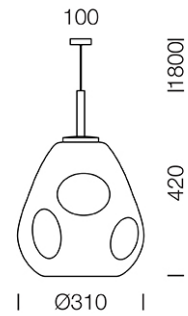

PROJECT : _____

SALE : _____

Lampitude®
TURN ON YOUR ATTITUDE

Product

Dimension

Specification

ITEM CODE	:	CUKI-PM
SERIES	:	CUKI
BRAND	:	LAMPTITUDE
LAMP TYPE	:	INCANDESCENT OR LED
LAMP BASE	:	1*E27 MAX 40W
DESCRIPTION	:	PENDANT LAMP
INSTALLATION	:	SURFACE MOUNTED BASE
MATERIAL	:	CHROME GLASS, ALUMINIUM, STEEL
NET WEIGHT	:	3.0 kg
COLOR	:	CHROME, BLACK
CONTROL GEAR	:	N/A
REFLECTOR	:	N/A