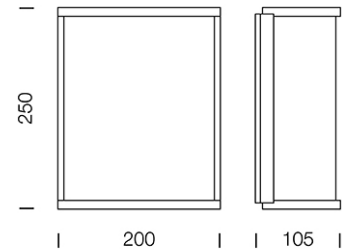

PROJECT : _____

SALE : _____

Lampitude®
TURN ON YOUR ATTITUDE

Product

Dimension

Specification

ITEM CODE	:	1843-GR
SERIES	:	CUBA-B
BRAND	:	LAMPTITUDE
LAMP TYPE	:	COMPACT FLUORESCENT OR LED
LAMP BASE	:	1*E27 MAX 15W
DESCRIPTION	:	OUTDOOR WALL LAMP
INSTALLATION	:	SURFACE MOUNTED WALL
MATERIAL	:	POWDER COATED DIE-CAST ALUMINIUM, OPAL POLYCARBONATE
IP RATING	:	IP44
COLOR	:	DARK GRAY
CONTROL GEAR	:	N/A
REFLECTOR	:	N/A