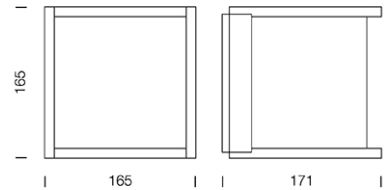

PROJECT : _____

SALE : _____

Lamptitude[®]
TURN ON YOUR ATTITUDE

Product

Dimension

Specification

ITEM CODE	:	1846-GR
SERIES	:	CUBA-A
BRAND	:	LAMPTITUDE
LAMP TYPE	:	COMPACT FLUORESCENT OR LED
LAMP BASE	:	1*E27 MAX 15W
DESCRIPTION	:	OUTDOOR WALL LAMP
INSTALLATION	:	SURFACE MOUNTED WALL
MATERIAL	:	POWDER COATED DIE-CAST ALUMINIUM, OPAL POLYCARBONATE
IP RATING	:	IP54
COLOR	:	DARK GRAY
CONTROL GEAR	:	N/A
REFLECTOR	:	N/A