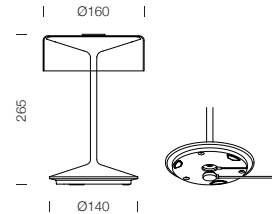

## Dimension

## Specification

<b>SERIES</b>	: CRYSTAL
<b>ITEM CODE</b>	: 332132
<b>DESCRIPTION</b>	: RECHARGEABLE TABLE LAMP
<b>SIZE</b>	: Ø160 X H265 (MM)
<b>INSTALLATION</b>	: STANDING
<b>DRILL SIZE</b>	: -
<b>WEIGHT</b>	: 0.85 KG
<b>MATERIAL</b>	: ALUMINIUM , SMOKY GLASS
<b>COLOR</b>	: MATT CHROME
<b>REFLECTOR</b>	: -
<b>DIFFUSER</b>	: SEMI-FROSTED
<b>IP RATING</b>	: 54
<b>LIGHT SOURCES</b>	: LED
<b>WATTS</b>	: 2.2W
<b>INPUT VOLTAGE</b>	: 5V
<b>OUTPUT VOLTAGE</b>	: -
<b>CCT</b>	: 2700K / 3000K
<b>CRI</b>	: ≥80
<b>BEAM ANGLE</b>	: DIFFUSED BEAM
<b>LUMEN POWER</b>	: 161LM / 174LM
<b>AMBIENT TEMP</b>	: -20°C to +40°C
<b>LIFETIME</b>	: -
<b>ACCESSORIES</b>	: WITH CONNECTING CHARGING BASE INCLUDED / DC 5V 1A POWER ADAPTER NOT INCLUDED
<b>REMARKS</b>	: LITHIUM BATTERY 2*2200mAh , TOUCH SWITCH FOR CONTROL , CHARGING TIME TIME: 5-7H , WORKING TIME 10-12H