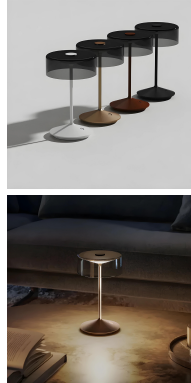

## Specification

<b>SERIES</b>	: CRYSTAL
<b>ITEM CODE</b>	: 332132
<b>DESCRIPTION</b>	: RECHARGEABLE TABLE LAMP
<b>SIZE</b>	: Ø160 X H265 (MM)
<b>INSTALLATION</b>	: STANDING
<b>DRILL SIZE</b>	: -
<b>WEIGHT</b>	: 0.85 KG
<b>MATERIAL</b>	: ALUMINIUM , SMOKY GLASS
<b>COLOR</b>	: MATT CHROME
<b>REFLECTOR</b>	: -
<b>DIFFUSER</b>	: SEMI-FROSTED
<b>IP RATING</b>	: 54
<b>LIGHT SOURCES</b>	: LED
<b>WATTS</b>	: 2.2W
<b>INPUT VOLTAGE</b>	: 5V
<b>OUTPUT VOLTAGE</b>	: -
<b>CCT</b>	: 2700K / 3000K
<b>CRI</b>	: ≥80
<b>BEAM ANGLE</b>	: DIFFUSED BEAM
<b>LUMEN POWER</b>	: 161LM / 174LM
<b>AMBIENT TEMP</b>	: -20°C to +40°C
<b>LIFETIME</b>	: -
<b>ACCESSORIES</b>	: WITH CONNECTING CHARGING BASE INCLUDED / DC 5V 1A POWER ADAPTER NOT INCLUDED
<b>REMARKS</b>	: LITHIUM BATTERY 2*2200mAh , TOUCH SWITCH FOR CONTROL , CHARGING TIME TIME: 5-7H , WORKING TIME 10-12H