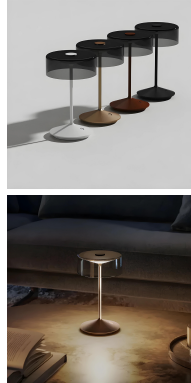

PROJECT : _____
SALE : _____

Lampitude

Product

Dimension

Specification

SERIES	: CRYSTAL
ITEM CODE	: 332131
DESCRIPTION	: RECHARGEABLE TABLE LAMP
SIZE	: Ø160 X H265 (MM)
INSTALLATION	: STANDING
DRILL SIZE	: -
WEIGHT	: 0.85 KG
MATERIAL	: ALUMINIUM , SMOKY GLASS
COLOR	: MATT BRONZE
REFLECTOR	: -
DIFFUSER	: SEMI-FROSTED
IP RATING	: 54
LIGHT SOURCES	: LED
WATTS	: 2.2W
INPUT VOLTAGE	: 5V
OUTPUT VOLTAGE	: -
CCT	: 2700K / 3000K
CRI	: ≥80
BEAM ANGLE	: DIFFUSED BEAM
LUMEN POWER	: 161LM / 174LM
AMBIENT TEMP	: -20°C to +40°C
LIFETIME	: -
ACCESSORIES	: WITH CONNECTING CHARGING BASE INCLUDED / DC 5V 1A POWER ADAPTER NOT INCLUDED
REMARKS	: LITHIUM BATTERY 2*2200mAh , TOUCH SWITCH FOR CONTROL , CHARGING TIME TIME: 5-7H , WORKING TIME 10-12H