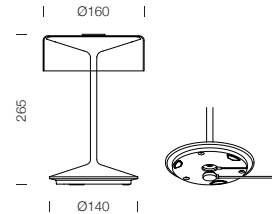

PROJECT : _____
SALE : _____

Lampitude

Product

Dimension

Specification

SERIES	: CRYSTAL
ITEM CODE	: 332131
DESCRIPTION	: RECHARGEABLE TABLE LAMP
SIZE	: Ø160 X H265 (MM)
INSTALLATION	: STANDING
DRILL SIZE	: -
WEIGHT	: 0.85 KG
MATERIAL	: ALUMINIUM , SMOKY GLASS
COLOR	: MATT BRONZE
REFLECTOR	: -
DIFFUSER	: SEMI-FROSTED
IP RATING	: 54
LIGHT SOURCES	: LED
WATTS	: 2.2W
INPUT VOLTAGE	: 5V
OUTPUT VOLTAGE	: -
CCT	: 2700K / 3000K
CRI	: ≥80
BEAM ANGLE	: DIFFUSED BEAM
LUMEN POWER	: 161LM / 174LM
AMBIENT TEMP	: -20°C to +40°C
LIFETIME	: -
ACCESSORIES	: WITH CONNECTING CHARGING BASE INCLUDED / DC 5V 1A POWER ADAPTER NOT INCLUDED
REMARKS	: LITHIUM BATTERY 2*2200mAh , TOUCH SWITCH FOR CONTROL , CHARGING TIME TIME: 5-7H , WORKING TIME 10-12H