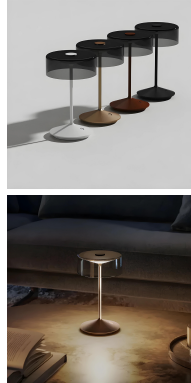

PROJECT : _____
SALE : _____

Lampitude

Product

Dimension

Specification

SERIES	: CRYSTAL
ITEM CODE	: 332109
DESCRIPTION	: RECHARGEABLE TABLE LAMP
SIZE	: Ø160 X H265 (MM)
INSTALLATION	: STANDING
DRILL SIZE	: -
WEIGHT	: 0.85 KG
MATERIAL	: ALUMINIUM , SMOKY GLASS
COLOR	: CORTEN
REFLECTOR	: -
DIFFUSER	: SEMI-FROSTED
IP RATING	: 54
LIGHT SOURCES	: LED
WATTS	: 2.2W
INPUT VOLTAGE	: 5V
OUTPUT VOLTAGE	: -
CCT	: 2700K / 3000K
CRI	: ≥80
BEAM ANGLE	: DIFFUSED BEAM
LUMEN POWER	: 161LM / 174LM
AMBIENT TEMP	: -20°C to +40°C
LIFETIME	: -
ACCESSORIES	: WITH CONNECTING CHARGING BASE INCLUDED / DC 5V 1A POWER ADAPTER NOT INCLUDED
REMARKS	: LITHIUM BATTERY 2*2200mAh , TOUCH SWITCH FOR CONTROL , CHARGING TIME TIME: 5-7H , WORKING TIME 10-12H