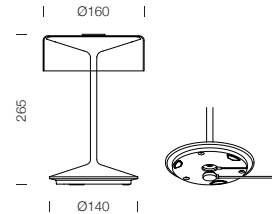

PROJECT : _____
SALE : _____

Lampitude

Product

Dimension

Specification

SERIES	: CRYSTAL
ITEM CODE	: 332109
DESCRIPTION	: RECHARGEABLE TABLE LAMP
SIZE	: Ø160 X H265 (MM)
INSTALLATION	: STANDING
DRILL SIZE	: -
WEIGHT	: 0.85 KG
MATERIAL	: ALUMINIUM , SMOKY GLASS
COLOR	: CORTEN
REFLECTOR	: -
DIFFUSER	: SEMI-FROSTED
IP RATING	: 54
LIGHT SOURCES	: LED
WATTS	: 2.2W
INPUT VOLTAGE	: 5V
OUTPUT VOLTAGE	: -
CCT	: 2700K / 3000K
CRI	: ≥80
BEAM ANGLE	: DIFFUSED BEAM
LUMEN POWER	: 161LM / 174LM
AMBIENT TEMP	: -20°C to +40°C
LIFETIME	: -
ACCESSORIES	: WITH CONNECTING CHARGING BASE INCLUDED / DC 5V 1A POWER ADAPTER NOT INCLUDED
REMARKS	: LITHIUM BATTERY 2*2200mAh , TOUCH SWITCH FOR CONTROL , CHARGING TIME TIME: 5-7H , WORKING TIME 10-12H