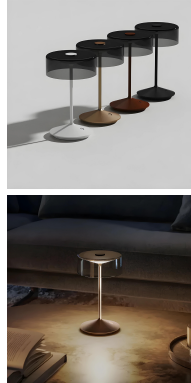

PROJECT : _____
SALE : _____

Lampitude

Product

Dimension

Specification

SERIES	: CRYSTAL
ITEM CODE	: 332102
DESCRIPTION	: RECHARGEABLE TABLE LAMP
SIZE	: Ø160 X H265 (MM)
INSTALLATION	: STANDING
DRILL SIZE	: -
WEIGHT	: 0.85 KG
MATERIAL	: ALUMINIUM , SMOKY GLASS
COLOR	: SIGNAL BLACK
REFLECTOR	: -
DIFFUSER	: SEMI-FROSTED
IP RATING	: 54
LIGHT SOURCES	: LED
WATTS	: 2.2W
INPUT VOLTAGE	: 5V
OUTPUT VOLTAGE	: -
CCT	: 2700K / 3000K
CRI	: ≥80
BEAM ANGLE	: DIFFUSED BEAM
LUMEN POWER	: 161LM / 174LM
AMBIENT TEMP	: -20°C to +40°C
LIFETIME	: -
ACCESSORIES	: WITH CONNECTING CHARGING BASE INCLUDED / DC 5V 1A POWER ADAPTER NOT INCLUDED
REMARKS	: LITHIUM BATTERY 2*2200mAh , TOUCH SWITCH FOR CONTROL , CHARGING TIME TIME: 5-7H , WORKING TIME 10-12H