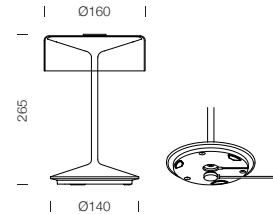

PROJECT : _____
SALE : _____

Lampitude

Product

Dimension

Specification

SERIES	: CRYSTAL
ITEM CODE	: 332102
DESCRIPTION	: RECHARGEABLE TABLE LAMP
SIZE	: Ø160 X H265 (MM)
INSTALLATION	: STANDING
DRILL SIZE	: -
WEIGHT	: 0.85 KG
MATERIAL	: ALUMINIUM , SMOKY GLASS
COLOR	: SIGNAL BLACK
REFLECTOR	: -
DIFFUSER	: SEMI-FROSTED
IP RATING	: 54
LIGHT SOURCES	: LED
WATTS	: 2.2W
INPUT VOLTAGE	: 5V
OUTPUT VOLTAGE	: -
CCT	: 2700K / 3000K
CRI	: ≥80
BEAM ANGLE	: DIFFUSED BEAM
LUMEN POWER	: 161LM / 174LM
AMBIENT TEMP	: -20°C to +40°C
LIFETIME	: -
ACCESSORIES	: WITH CONNECTING CHARGING BASE INCLUDED / DC 5V 1A POWER ADAPTER NOT INCLUDED
REMARKS	: LITHIUM BATTERY 2*2200mAh , TOUCH SWITCH FOR CONTROL , CHARGING TIME TIME: 5-7H , WORKING TIME 10-12H