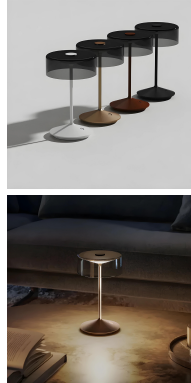

## Specification

<b>SERIES</b>	: CRYSTAL
<b>ITEM CODE</b>	: 332101
<b>DESCRIPTION</b>	: RECHARGEABLE TABLE LAMP
<b>SIZE</b>	: Ø160 X H265 (MM)
<b>INSTALLATION</b>	: STANDING
<b>DRILL SIZE</b>	: -
<b>WEIGHT</b>	: 0.85 KG
<b>MATERIAL</b>	: ALUMINIUM , SMOKY GLASS
<b>COLOR</b>	: SIGNAL WHITE
<b>REFLECTOR</b>	: -
<b>DIFFUSER</b>	: SEMI-FROSTED
<b>IP RATING</b>	: 54
<b>LIGHT SOURCES</b>	: LED
<b>WATTS</b>	: 2.2W
<b>INPUT VOLTAGE</b>	: 5V
<b>OUTPUT VOLTAGE</b>	: -
<b>CCT</b>	: 2700K / 3000K
<b>CRI</b>	: ≥80
<b>BEAM ANGLE</b>	: DIFFUSED BEAM
<b>LUMEN POWER</b>	: 161LM / 174LM
<b>AMBIENT TEMP</b>	: -20°C to +40°C
<b>LIFETIME</b>	: -
<b>ACCESSORIES</b>	: WITH CONNECTING CHARGING BASE INCLUDED / DC 5V 1A POWER ADAPTER NOT INCLUDED
<b>REMARKS</b>	: LITHIUM BATTERY 2*2200mAh , TOUCH SWITCH FOR CONTROL , CHARGING TIME TIME: 5-7H , WORKING TIME 10-12H