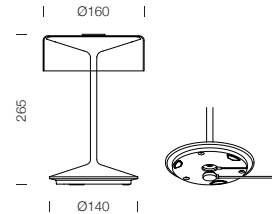

## Dimension

## Specification

<b>SERIES</b>	: CRYSTAL
<b>ITEM CODE</b>	: 332101
<b>DESCRIPTION</b>	: RECHARGEABLE TABLE LAMP
<b>SIZE</b>	: Ø160 X H265 (MM)
<b>INSTALLATION</b>	: STANDING
<b>DRILL SIZE</b>	: -
<b>WEIGHT</b>	: 0.85 KG
<b>MATERIAL</b>	: ALUMINIUM , SMOKY GLASS
<b>COLOR</b>	: SIGNAL WHITE
<b>REFLECTOR</b>	: -
<b>DIFFUSER</b>	: SEMI-FROSTED
<b>IP RATING</b>	: 54
<b>LIGHT SOURCES</b>	: LED
<b>WATTS</b>	: 2.2W
<b>INPUT VOLTAGE</b>	: 5V
<b>OUTPUT VOLTAGE</b>	: -
<b>CCT</b>	: 2700K / 3000K
<b>CRI</b>	: ≥80
<b>BEAM ANGLE</b>	: DIFFUSED BEAM
<b>LUMEN POWER</b>	: 161LM / 174LM
<b>AMBIENT TEMP</b>	: -20°C to +40°C
<b>LIFETIME</b>	: -
<b>ACCESSORIES</b>	: WITH CONNECTING CHARGING BASE INCLUDED / DC 5V 1A POWER ADAPTER NOT INCLUDED
<b>REMARKS</b>	: LITHIUM BATTERY 2*2200mAh , TOUCH SWITCH FOR CONTROL , CHARGING TIME TIME: 5-7H , WORKING TIME 10-12H