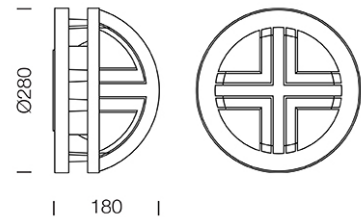

PROJECT : _____

SALE : _____

Lamptitude®
TURN ON YOUR ATTITUDE

Product

Dimension

Specification

ITEM CODE	:	3321-GR
SERIES	:	CRUZE
BRAND	:	LAMPTITUDE
LAMP TYPE	:	COMPACT FLUORESCENT OR LED
LAMP BASE	:	1*E27 MAX 15W
DESCRIPTION	:	OUTDOOR WALL LAMP
INSTALLATION	:	SURFACE MOUNTED WALL
MATERIAL	:	POWDER COATED DIE-CAST ALUMINIUM, CLEAR POLYCARBONATE
IP RATING	:	IP44
COLOR	:	DARK GRAY
CONTROL GEAR	:	N/A
REFLECTOR	:	N/A