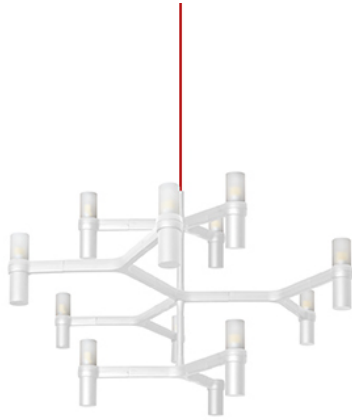

PROJECT : _____

SALE : _____

Lampitude®
TURN ON YOUR ATTITUDE

Product

Dimension

Specification

ITEM CODE	:	CRAFT-P12-WH
SERIES	:	CRAFT
BRAND	:	LAMPTITUDE
LAMP TYPE	:	HALOGEN OR LED
LAMP BASE	:	12*G9 MAX 50W
DESCRIPTION	:	HANGING LAMP
INSTALLATION	:	SURFACE MOUNTED BASE
MATERIAL	:	POWDER COATED DIE-CAST ALUMINUM
COLOR	:	WHITE
CONTROL GEAR	:	N/A
REFLECTOR	:	N/A