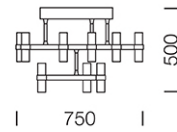

PROJECT : _____

SALE : _____

Lampitude®
TURN ON YOUR ATTITUDE

Product

Dimension

Specification

ITEM CODE	:	CRAFT-CS-BK
SERIES	:	CRAFT
BRAND	:	LAMPTITUDE
LAMP TYPE	:	HALOGEN OR LED
LAMP BASE	:	9*G9 MAX 50W
DESCRIPTION	:	CEILING LAMP
INSTALLATION	:	SURFACE MOUNTED BASE
MATERIAL	:	POWDER COATED DIE-CAST ALUMINUM
COLOR	:	BLACK
CONTROL GEAR	:	N/A
REFLECTOR	:	N/A