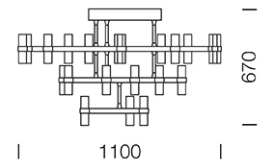

PROJECT : _____

SALE : _____

Lampitude®
TURN ON YOUR ATTITUDE

Product

Dimension

Specification

ITEM CODE	:	CRAFT-CB-BK
SERIES	:	CRAFT
BRAND	:	LAMPTITUDE
LAMP TYPE	:	HALOGEN OR LED
LAMP BASE	:	21*G9 MAX 50W
DESCRIPTION	:	CEILING LAMP
INSTALLATION	:	SURFACE MOUNTED BASE
MATERIAL	:	POWDER COATED DIE-CAST ALUMINUM
COLOR	:	BLACK
CONTROL GEAR	:	N/A
REFLECTOR	:	N/A