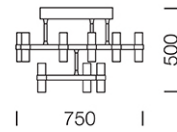

## Dimension

## Specification

ITEM CODE	:	CRAFT-CS-WH
SERIES	:	CRAFT
BRAND	:	LAMPTITUDE
LAMP TYPE	:	HALOGEN OR LED
LAMP BASE	:	9*G9 MAX 50W
DESCRIPTION	:	CEILING LAMP
INSTALLATION	:	SURFACE MOUNTED BASE
MATERIAL	:	POWDER COATED DIE-CAST ALUMINUM
COLOR	:	WHITE
CONTROL GEAR	:	N/A
REFLECTOR	:	N/A