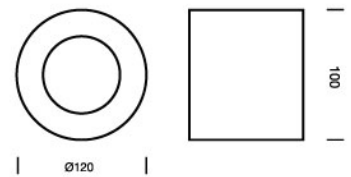

PROJECT : _____

SALE : _____

Lampitude®
TURN ON YOUR ATTITUDE

Product

Dimension

Specification

ITEM CODE	:	CR-BOX-WW
SERIES	:	CR-BOX
BRAND	:	LAMPTITUDE
LAMP TYPE	:	LED
LAMP BASE	:	LED COIN 111 COB
DESCRIPTION	:	CEILING DOWNLIGHT
INSTALLATION	:	CEILING MOUNTED DOWNLIGHT
MATERIAL	:	POWDER COATED ALUMINUM
COLOR	:	SANDY WHITE
CONTROL GEAR	:	N/A
REFLECTOR	:	N/A