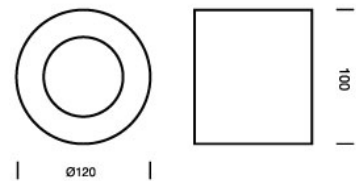

PROJECT : _____

SALE : _____

Lamptitude®
TURN ON YOUR ATTITUDE

Product

Dimension

Specification

ITEM CODE	:	CR-BOX-BK
SERIES	:	CR-BOX
BRAND	:	LAMPTITUDE
LAMP TYPE	:	LED
LAMP BASE	:	LED COIN 111 COB
DESCRIPTION	:	CEILING DOWNLIGHT
INSTALLATION	:	CEILING MOUNTED DOWNLIGHT
MATERIAL	:	POWDER COATED ALUMINUM
COLOR	:	SANDY BLACK
CONTROL GEAR	:	N/A
REFLECTOR	:	N/A