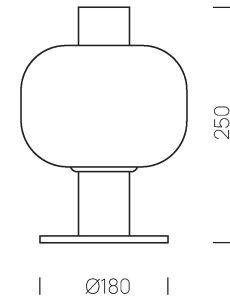

## Dimension

## Specification

SERIES	: COTDY
ITEM CODE	: COTDY-TS
DESCRIPTION	: TABLE LAMP
SIZE	: Ø180 X H310 (MM)
INSTALLATION	: STANDING LAMP
DRILL SIZE	: -
WEIGHT	: 1.8 KG
MATERIAL	: MARBLE , GLASS , ALUMINUM
COLOR	: WHITE
REFLECTOR	: -
DIFFUSER	: -
IP RATING	: 20
LIGHT SOURCES	: LED
SOCKET	: -
WATTS	: 8.7W
VOLT	: -
CCT	: 3000K
CRI	: -
BEAM ANGLE	: -
LUMEN POWER	: -
LIFETIME	: -
CONTROL GEAR	: LED DRIVER INCLUDED
ACCESSORIES	: -
REMARKS	: -