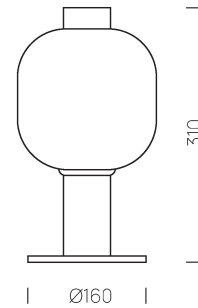

PROJECT : _____

SALE : _____

Lampitude

Product

Dimension

Specification

SERIES	: COTDY
ITEM CODE	: COTDY-TB
DESCRIPTION	: TABLE LAMP
SIZE	: Ø160 X H310 (MM)
INSTALLATION	: STANDING LAMP
DRILL SIZE	: -
WEIGHT	: 2 KG
MATERIAL	: MARBLE , GLASS , ALUMINUM
COLOR	: WHITE
REFLECTOR	: -
DIFFUSER	: -
IP RATING	: 20
LIGHT SOURCES	: LED
SOCKET	: -
WATTS	: 8.7W
VOLT	: -
CCT	: 3000K
CRI	: -
BEAM ANGLE	: -
LUMEN POWER	: -
LIFETIME	: -
CONTROL GEAR	: LED DRIVER INCLUDED
ACCESSORIES	: -
REMARKS	: -