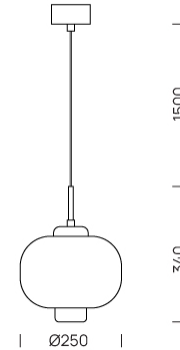

PROJECT : _____
SALE : _____

Lampitude

Product

Dimension

Specification

SERIES	:	COTDY
ITEM CODE	:	COTDY-P25
DESCRIPTION	:	PENDANT LAMP
SIZE	:	Ø250 x H340+1500 (MM)
INSTALLATION	:	SURFACE MOUNTED
DRILL SIZE	:	-
WEIGHT	:	2.4 KG
MATERIAL	:	ALUMINUM , MARBLE , GLASS
COLOR	:	WHITE
REFLECTOR	:	-
DIFFUSER	:	-
IP RATING	:	20
LIGHT SOURCES	:	LED
SOCKET	:	-
WATTS	:	5W
INPUT VOLTAGE	:	-
OUTPUT VOLTAGE	:	-
AMBIENT TEMPERATURE	:	-
CCT	:	3000K
CRI	:	-
BEAM ANGLE	:	-
LUMEN POWER	:	-
LIFETIME	:	-
CONTROL GEAR	:	LED DRIVER INCLUDED
ACCESSORIES	:	-
REMARKS	:	-